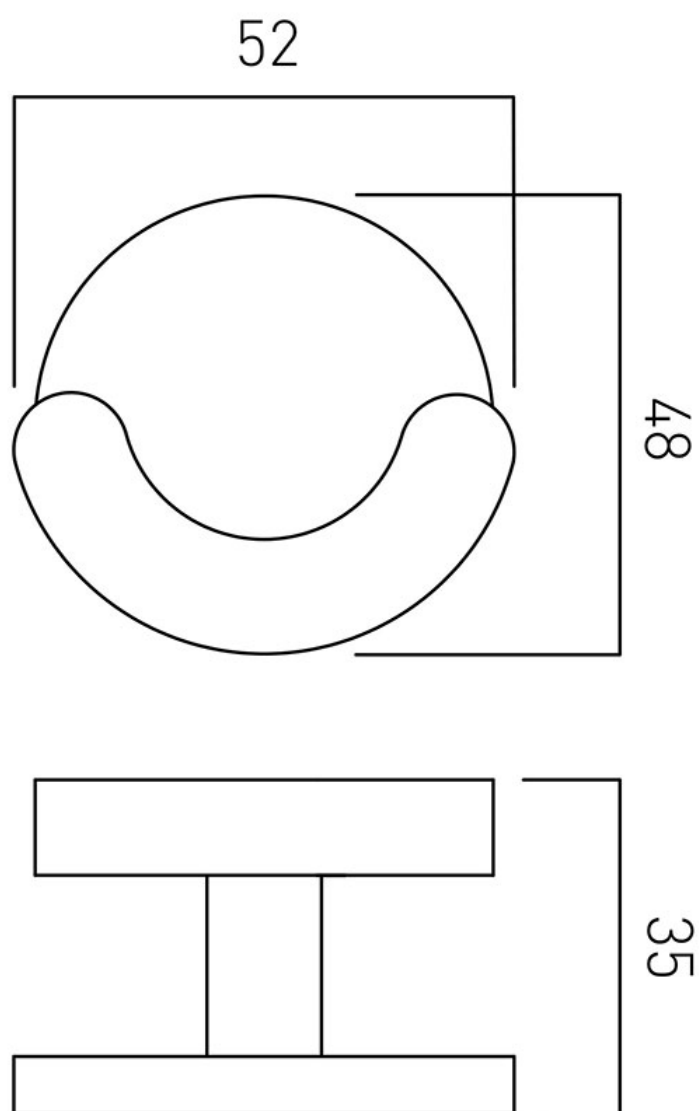

TECHNICAL DRAWING

COLLECTION: INFINITY

PRODUCT CODE: ECL-186-C/P

tel: 01934 744466
email: sales@vado.com
www.vado.com

where inspiration flows
taps | showering | accessories