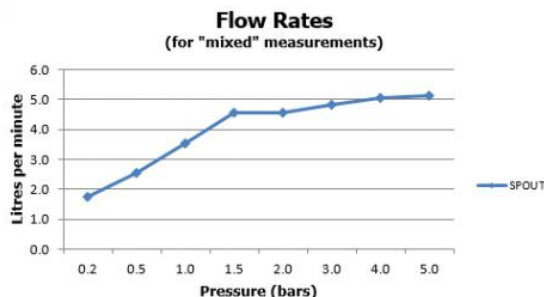

## FLOW REGULATOR:

5l/min fitted as standard

## FLOW RATE AT 3.0 BAR FLOW PRESSURE:

5 l/min

tel: 01934 744466  
email: sales@vado.com  
www.vado.com

**where inspiration flows**  
taps | showering | accessories