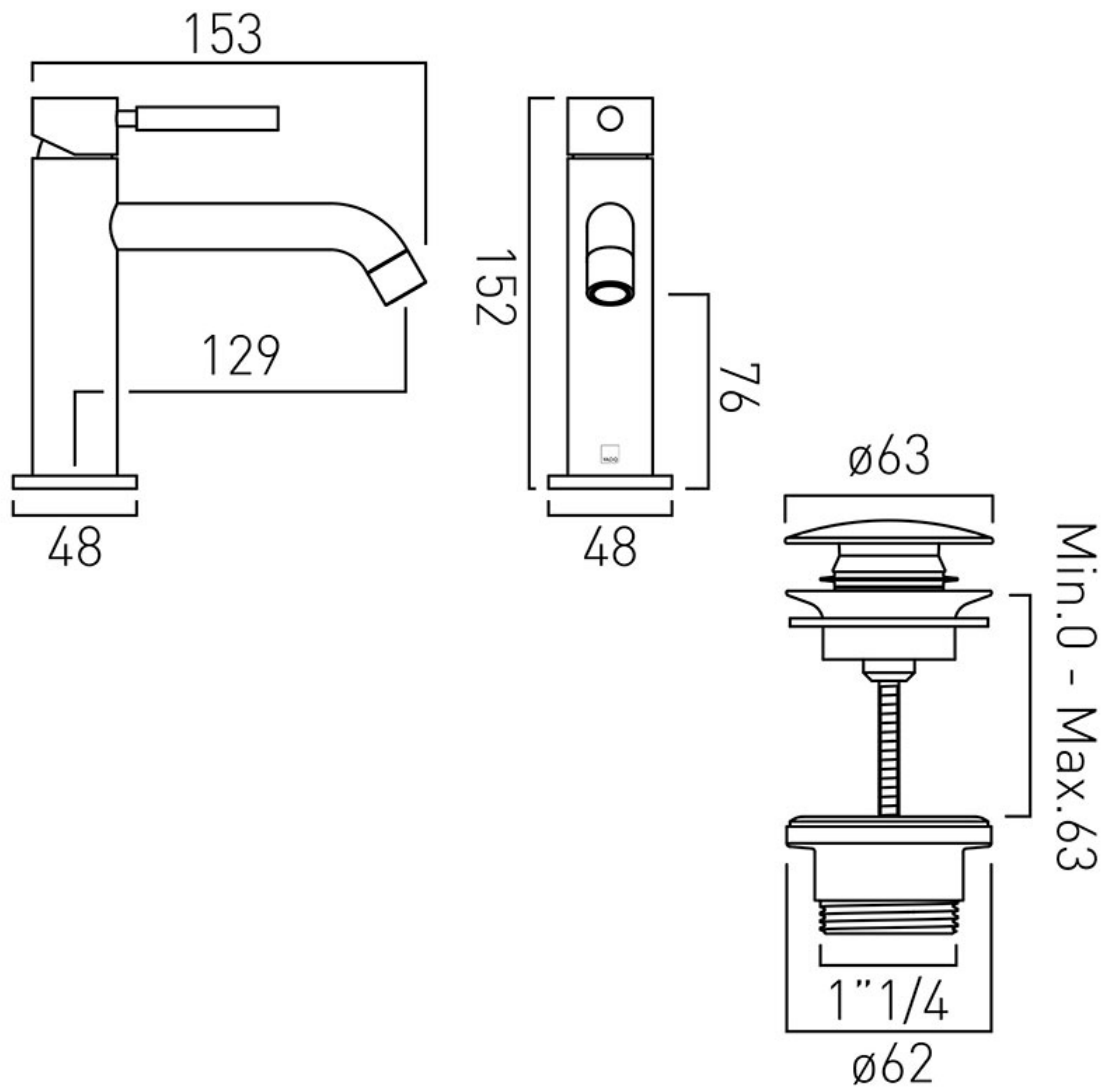

## DESCRIPTION:

slimline mono basin mixer  
single lever  
deck mounted  
smooth bodied  
with universal basin waste  
with water flow aerator  
ceramic cartridge C-010-N25  
2 x 1/2" nut x 400mm flexipipe connections  
deck mount drill hole diameter 35mm  
minimum operating pressure 1.0 bar MP

## FLOW REGULATOR:

5l/min fitted as standard

## FLOW RATE AT 3.0 BAR FLOW PRESSURE:

5 l/min

tel: 01934 744466  
email: sales@vado.com  
www.vado.com

**where inspiration flows**  
taps | showering | accessories

# TECHNICAL DRAWING

**COLLECTION:** ORIGINS

**PRODUCT CODE:** ORI-200/CC-C/P

tel: 01934 744466  
email: sales@vado.com  
www.vado.com

**where inspiration flows**  
taps | showering | accessories