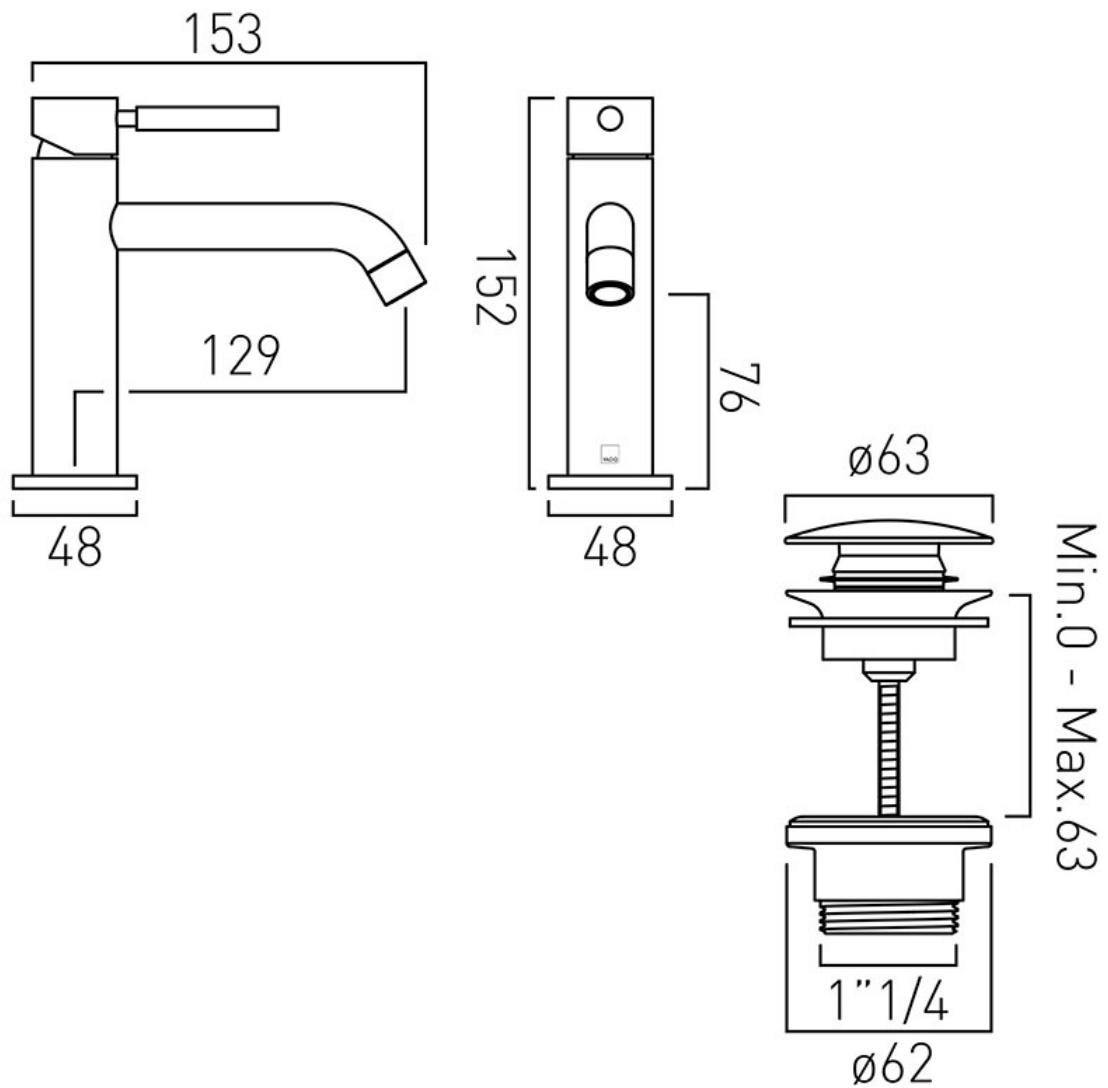

# TECHNICAL DRAWING

**COLLECTION:** ORIGINS

**PRODUCT CODE:** ORI-200/CC-C/P

tel: 01934 744466  
email: sales@vado.com  
www.vado.com

**where inspiration flows**  
taps | showering | accessories