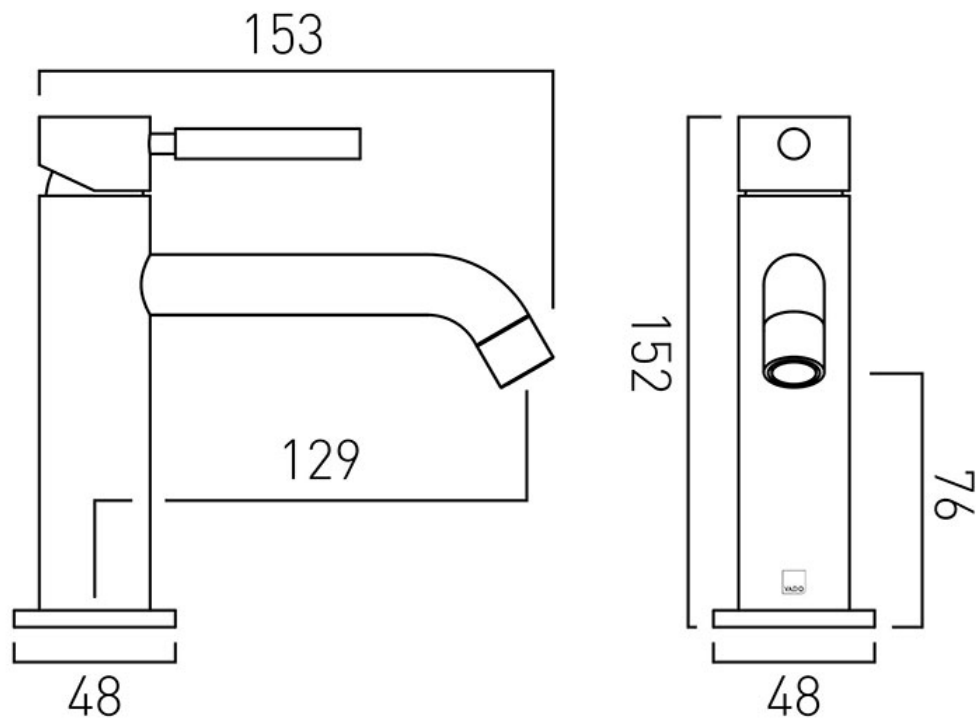

SPECIFICATION SHEET

COLLECTION: ORIGINS

PRODUCT CODE: ORI-200/SB-C/P

DESCRIPTION:

slimline mono basin mixer
single lever
deck mounted
smooth bodied
without universal basin waste
with water flow aerator
ceramic cartridge C-010-N25
2 x 1/2" nut x 400mm flexipipe connections
deck mount drill hole diameter 35mm
minimum operating pressure 1.0 bar MP

FINISH:

Chrome

FLOW REGULATOR:

5l/min fitted as standard

MINIMUM OPERATING PRESSURE:

1.0 bar MP

FLOW RATE AT 3.0 BAR FLOW PRESSURE:

5 l/min

tel: 01934 744466
email: sales@vado.com
www.vado.com

where inspiration flows
taps | showering | accessories

TECHNICAL DRAWING

COLLECTION: ORIGINS

PRODUCT CODE: ORI-200/SB-C/P

tel: 01934 744466
email: sales@vado.com
www.vado.com