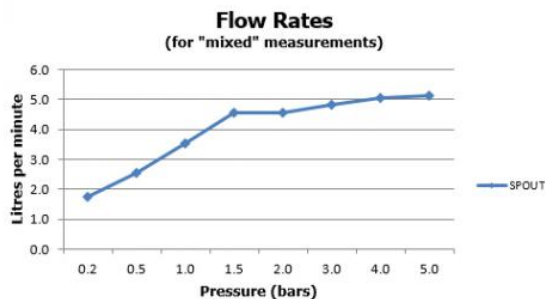

SPECIFICATION SHEET

COLLECTION: ORIGINS

PRODUCT CODE: ORI-200/SB-C/P

DESCRIPTION:

slimline mono basin mixer
single lever
deck mounted
smooth bodied
without universal basin waste
with water flow aerator
ceramic cartridge C-010-N25
2 x 1/2" nut x 400mm flexipipe connections
deck mount drill hole diameter 35mm
minimum operating pressure 1.0 bar MP

FINISH:

Chrome

FLOW REGULATOR:

5l/min fitted as standard

MINIMUM OPERATING PRESSURE:

1.0 bar MP

FLOW RATE AT 3.0 BAR FLOW PRESSURE:

5 l/min