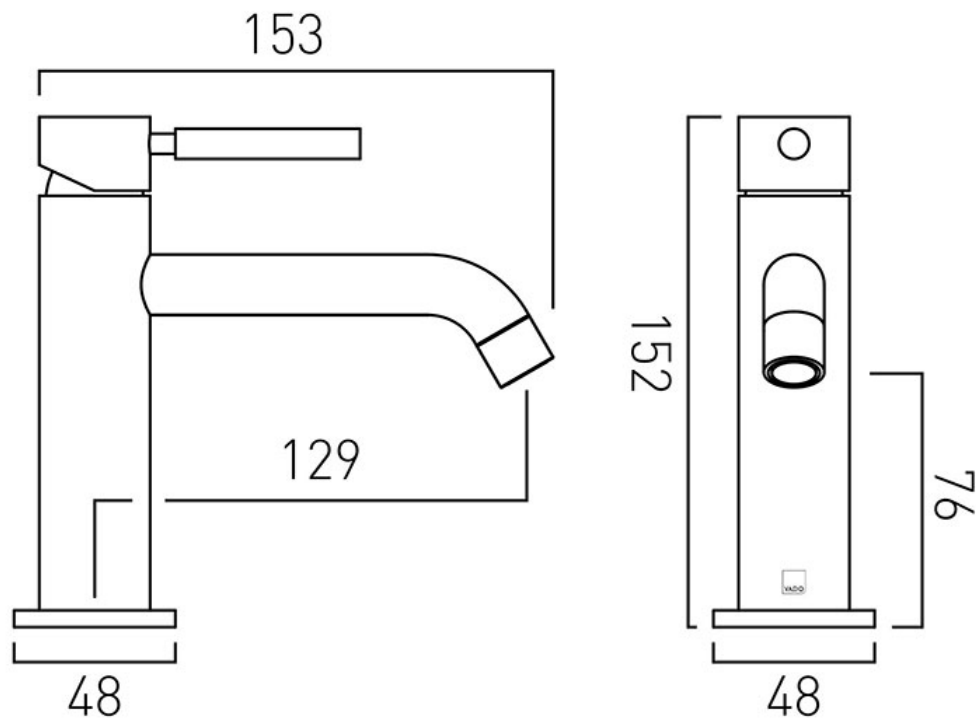

TECHNICAL DRAWING

COLLECTION: ORIGINS

PRODUCT CODE: ORI-200/SB-C/P

tel: 01934 744466
email: sales@vado.com
www.vado.com

where inspiration flows
taps | showering | accessories