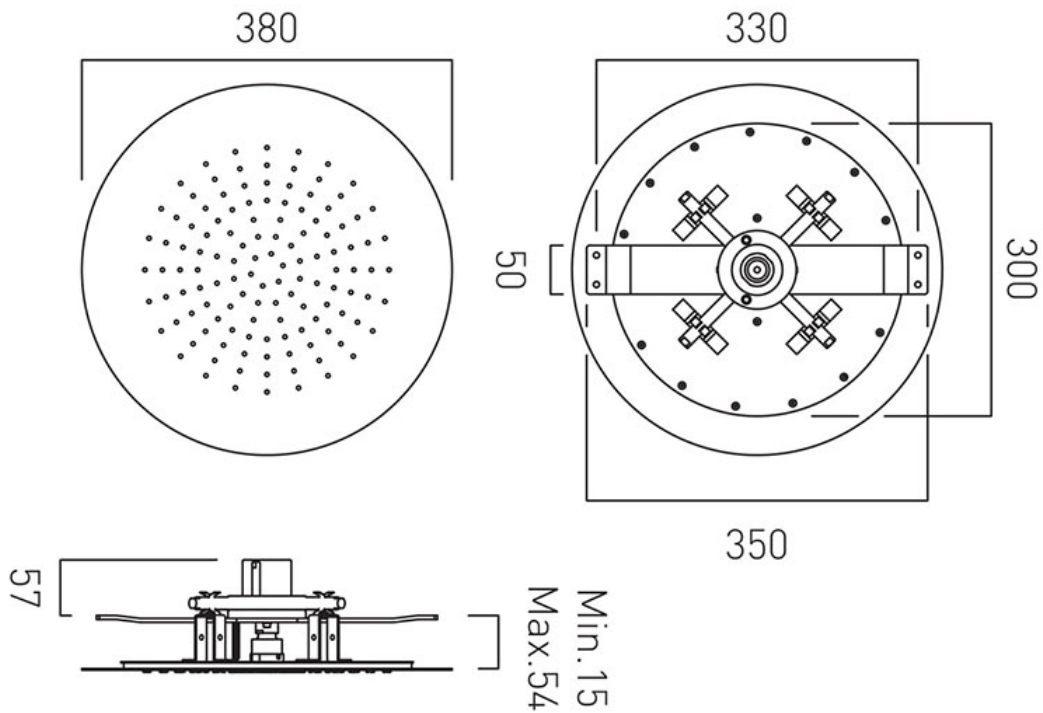


SPECIFICATION SHEET

COLLECTION:

PRODUCT CODE: SKY-R038-CP

FINISH:

Chrome

MINIMUM OPERATING PRESSURE:

1.0 bar MP

tel: 01934 744466
email: sales@vado.com
www.vado.com

where inspiration flows
taps | showering | accessories

TECHNICAL DRAWING

COLLECTION:

PRODUCT CODE: SKY-R038-CP

tel: 01934 744466
email: sales@vado.com
www.vado.com

where inspiration flows
taps | showering | accessories