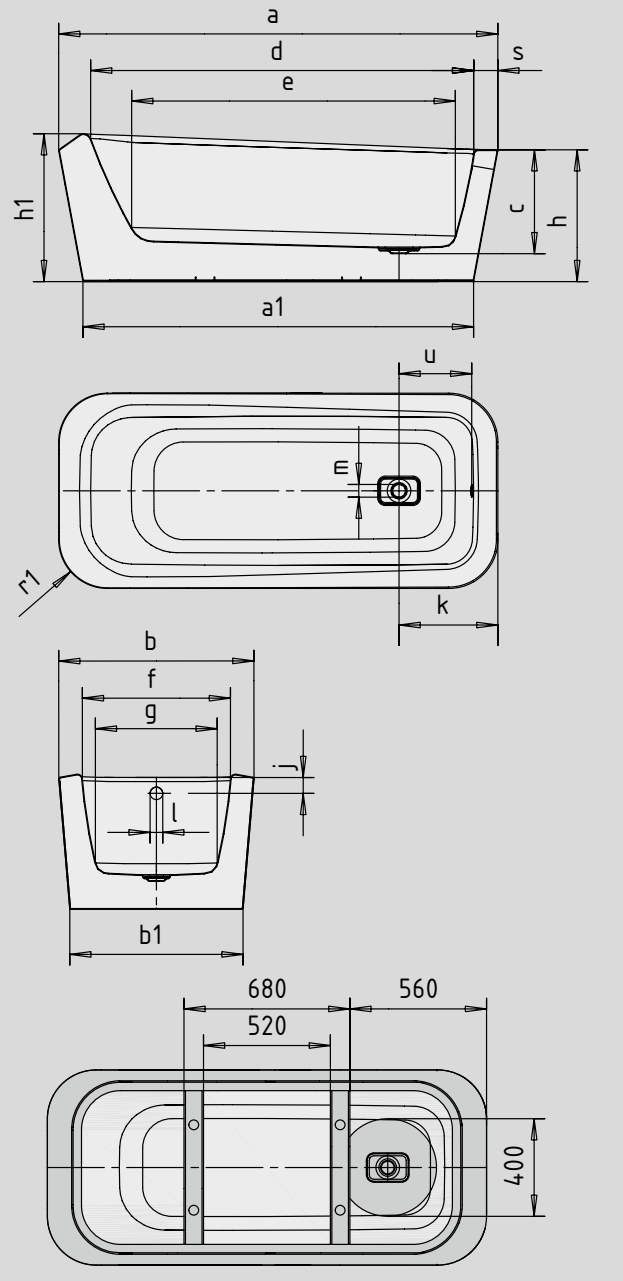

MEISTERSTÜCK EMERSO

- exclusive, free-standing single-seat bath
- diagonal backrest rim twists elegantly into the horizontal foot section lending the bath a distinctively unique character
- enamel surface with exclusive easy-clean finish
- enamelled waste cover and overflow knob integrated in the bath design (also available with filling function)
- made of KALDEWEI steel enamel
- designed by Arik Levy

Similar illustrations

Model No.		1100
External length	a	1800 mm
External length (bottom)	a ₁	1600 mm
External width	b	800 mm
External width (bottom)	b ₁	710 mm
Depth	c	425 mm
Internal length (top)	d	1570 mm
Internal length (bottom)	e	1327 mm
Internal width (top)	f	607 mm
Internal width (bottom)	g	500 mm
Height of bath	h	540 mm
Height (head end)	h ₁	606 mm
Distance top edge to centre of overflow hole	j	65 mm
Distance bath edge to centre of drain hole	k	405 mm
Diameter of overflow hole	l	52 mm
Diameter of drain hole	m	52 mm
Radius	r ₁	200 mm
Width of rim (foot end)	s	97 mm
Distance between centre holes	u	298 mm
Water volume** in litres		146
Weight of the enamelled bath in kg		125
Waste connection diameter		40/50 mm
Fill fitting connection		1/2"

Subject to technical alterations, tolerances and errors. Similar illustrations.
** 70 litres displacement on average.

KALDEWEI