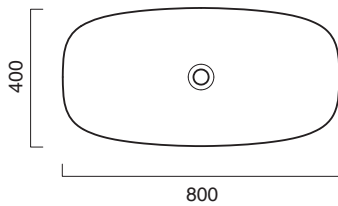

Tutti i diritti sulla presente scheda appartengono a Ceramica Catalano S.p.A. in via esclusiva. È vietata la copia, la pubblicazione, la distribuzione o la riproduzione (anche parziale), se non autorizzata per iscritto.
All rights in the present form belong exclusively to Ceramica Catalano S.p.A. It is strictly forbidden to copy, publish, distribute or reproduce it (including any partial reproduction), without prior written permission.