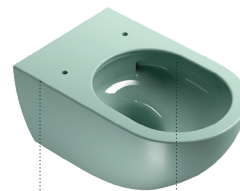

L'ÉMAIL ANTIBACTÉRIEN NOVATEUR SUR TOUTE LA CÉRAMIQUE

IT È un potenziamento dello smalto Cataglaze che, oltre a ridurre il deposito di calcare facilitando la pulizia dei sanitari ceramici, svolge una potente azione antimicrobica in grado di contrastare germi e batteri. L'efficacia della nuova formula è garantita dalla presenza nell'impasto di ioni d'argento e di titanio. L'azione antibatterica è certificata ISO 22196 con efficacia del 99,99%.

EN It is an improvement of Cataglaze glazing system; besides being more resistant to limescale and therefore easier to clean, it has a powerful antimicrobial action able to kill germs and bacteria. The effectiveness of the new formula is guaranteed by the presence in the mix of silver and titanium ions. The antibacterial action is ISO 22196 certified and it is 99.99% effective.

FR Il s'agit d'un renforcement de l'émail Cataglaze qui, en plus de réduire le dépôt de calcaire et donc faciliter le nettoyage des sanitaires en céramique, exerce une action antimicrobienne puissante en mesure de contraster les germes et les bactéries. L'efficacité de la nouvelle formule est garantie par la présence, dans le mélange, d'ions d'argent et de titane. L'action antibactérienne est certifiée ISO 22196 avec une efficacité de 99,99%.

Silver Titanium
Protezione antibatterica
Silver Titanium
Antibacterial protection
Silver Titanium
Protection antibactérienne

99,99%