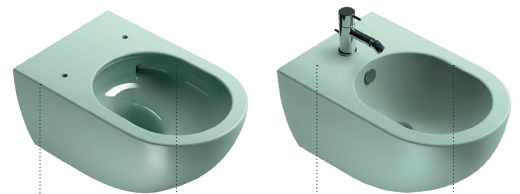

L'ÉMAIL ANTIBACTÉRIEN NOVATEUR SUR TOUTE LA CÉRAMIQUE

IT È un potenziamento dello smalto Cataglaze che, oltre a ridurre il deposito di calcare facilitando la pulizia dei sanitari ceramici, svolge una potente azione antimicrobica in grado di contrastare germi e batteri. L'efficacia della nuova formula è garantita dalla presenza nell'impasto di ioni d'argento e di titanio. L'azione antibatterica è certificata ISO 22196 con efficacia del 99,99%.

EN It is an improvement of Cataglaze glazing system; besides being more resistant to limescale and therefore easier to clean, it has a powerful antimicrobial action able to kill germs and bacteria. The effectiveness of the new formula is guaranteed by the presence in the mix of silver and titanium ions. The antibacterial action is ISO 22196 certified and it is 99.99% effective.

FR Il s'agit d'un renforcement de l'émail Cataglaze qui, en plus de réduire le dépôt de calcaire et donc faciliter le nettoyage des sanitaires en céramique, exerce une action antimicrobienne puissante en mesure de contraster les germes et les bactéries. L'efficacité de la nouvelle formule est garantie par la présence, dans le mélange, d'ions d'argent et de titane. L'action antibactérienne est certifiée ISO 22196 avec une efficacité de 99,99%.

Silver Titanium
Protezione antibatterica

Silver Titanium
Antibacterial protection
Silver Titanium
Protection antibactérienne

99,99%

Smalto satinato Satin glaze   Smalto lucido Glossy glaze   Smalto satinato Satin glaze   Smalto satinato Satin glaze