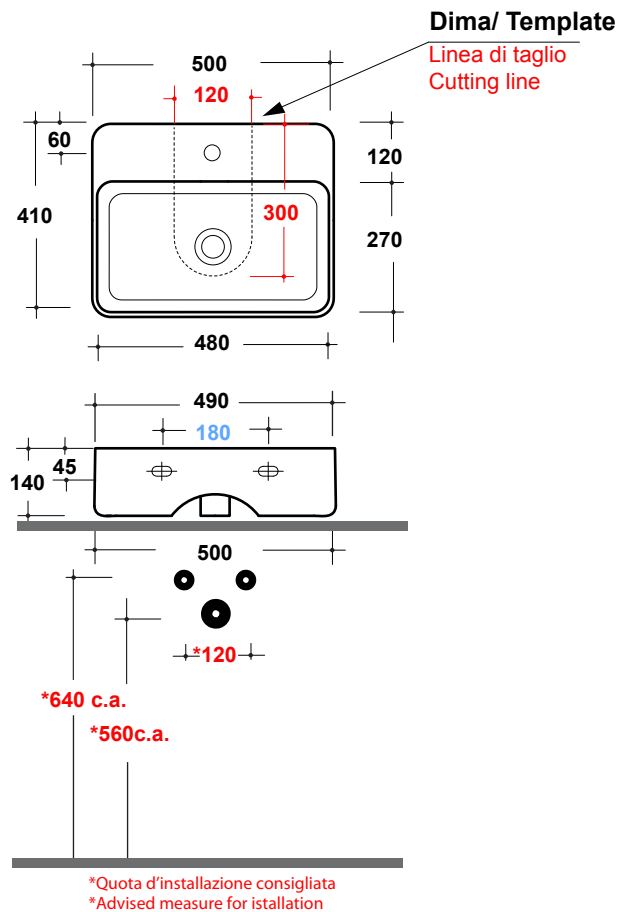

LAVABO TRATTO 50x41CM

Art. TRA4150101

Agg. 01/2020

Lavabo appoggio monoforo .Fissaggi inclusi. Peso 15 Kg
Washbasin one hole,sit on. Fixing included. weight Kg 15

MAETERIALE / MATERIAL: Fire- clay

CE EN 14688