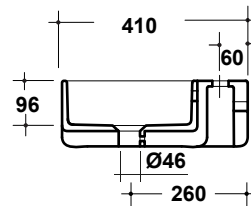

LAVABO TRATTO 50x41CM

Art. TRA4150101

Agg. 01/2020

Lavabo appoggio monoforo .Fissaggi inclusi. Peso 15 Kg
Washbasin one hole,sit on. Fixing included. weight Kg 15

MAETERIALE / MATERIAL: Fire- clay

CE EN 14688