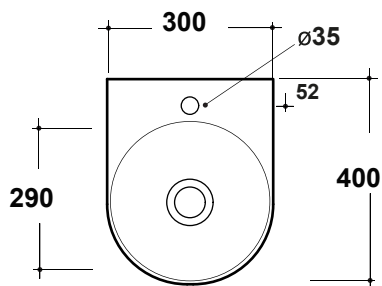

LAVABO MILADY 30 CM

Art.MIL4336101

*Quota d'installazione consigliata
*Advised measure for installation

Agg. 01/2020

Lavabo sospeso monoforo. Peso 7 Kg
Basin one hole ,wall hung. Weight Kg 7

MAERIALE / MATERIAL: Fire- clay