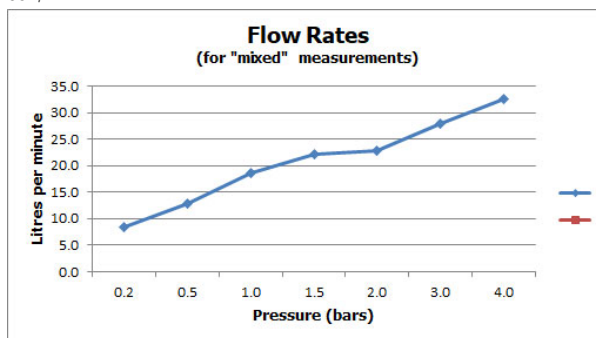

SPECIFICATION SHEET

COLLECTION: ELEMENTS

PRODUCT CODE: ELE-148D/SQ-CP

DESCRIPTION:

DX Elements
concealed 1 outlet, 2 handle thermostatic shower valve
wall mounted
with rectangular backplate
thermostatic cartridge V-001C-PLA
flow cartridge C-301-RTC
2 x 3/4" female inlets
1 x 3/4" female outlet
includes 3/4" - 1/2" adaptors
inc. bleed valve for system flush on installation
min-max wall mount 70-95mm
optimum installation depth 82mm
minimum operating pressure 0.2 bar LP (shower)
minimum operating pressure 1.0 bar MP (bath)

FINISH:

Chrome

MINIMUM OPERATING PRESSURE:

0.2 bar LP (shower) 1.0 bar MP (bath)

FLOW RATE AT 3.0 BAR FLOW PRESSURE:

30 l/min

15 year guarantee

tel: 01934 744466
email: sales@vado.com
www.vado.com