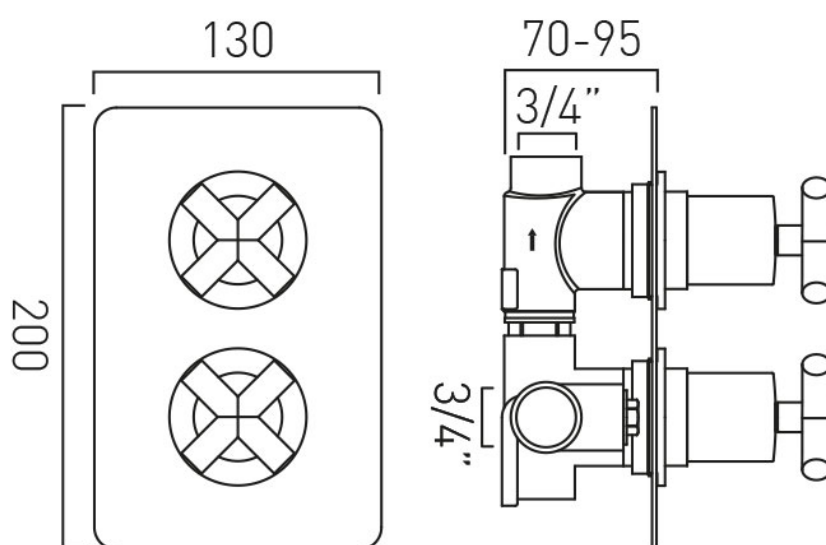

SPECIFICATION SHEET

COLLECTION: ELEMENTS

PRODUCT CODE: ELE-148D/SQ-CP

DESCRIPTION:

DX Elements
concealed 1 outlet, 2 handle thermostatic shower valve
wall mounted
with rectangular backplate
thermostatic cartridge V-001C-PLA
flow cartridge C-301-RTC
2 x 3/4" female inlets
1 x 3/4" female outlet
includes 3/4" - 1/2" adaptors
inc. bleed valve for system flush on installation
min-max wall mount 70-95mm
optimum installation depth 82mm
minimum operating pressure 0.2 bar LP (shower)
minimum operating pressure 1.0 bar MP (bath)

FINISH:

Chrome

MINIMUM OPERATING PRESSURE:

0.2 bar LP (shower) 1.0 bar MP (bath)

FLOW RATE AT 3.0 BAR FLOW PRESSURE:

30 l/min

15 year guarantee

tel: 01934 744466
email: sales@vado.com
www.vado.com

where inspiration flows
taps | showering | accessories

TECHNICAL DRAWING

COLLECTION: ELEMENTS

PRODUCT CODE: ELE-148D/SQ-CP

tel: 01934 744466
email: sales@vado.com
www.vado.com

where inspiration flows
taps | showering | accessories