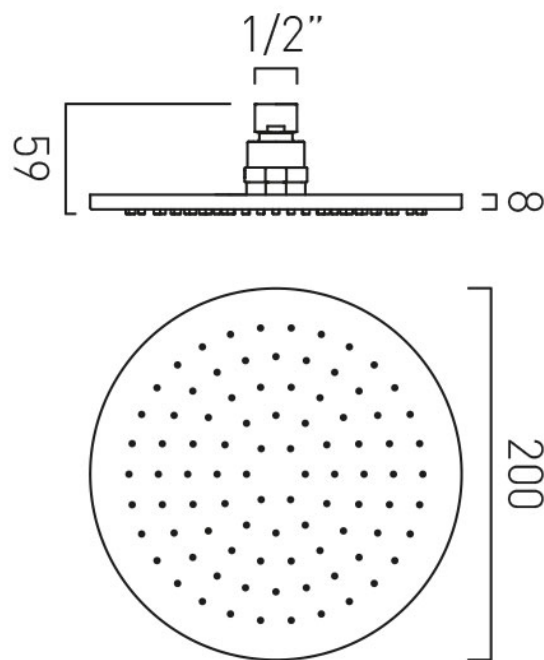

SPECIFICATION SHEET

COLLECTION: NEBULA

PRODUCT CODE: NEB-R0/20-CP

DESCRIPTION:

Nebula
round single function shower head
1/2" female inlet

200mm (8")
minimum operating pressure 0.2 bar LP

FINISH:

Chrome

MINIMUM OPERATING PRESSURE:

0.2 bar LP

tel: 01934 744466
email: sales@vado.com
www.vado.com

where inspiration flows
taps | showering | accessories

TECHNICAL DRAWING

COLLECTION: NEBULA

PRODUCT CODE: NEB-R0/20-CP