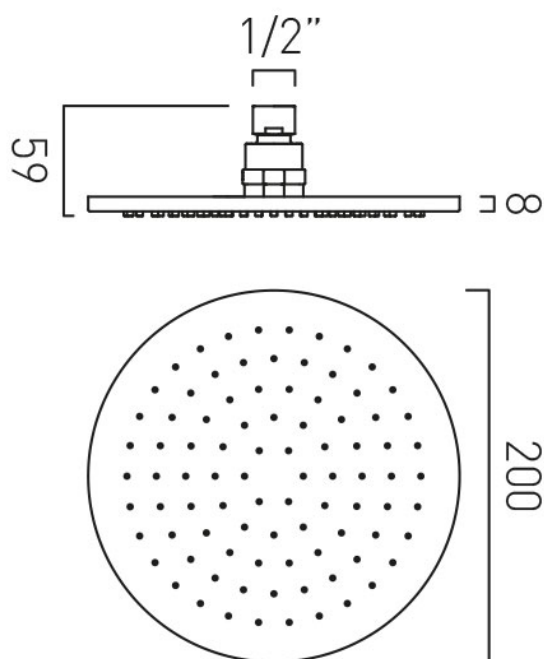

TECHNICAL DRAWING

COLLECTION: NEBULA

PRODUCT CODE: NEB-R0/20-CP

tel: 01934 744466
email: sales@vado.com
www.vado.com

where inspiration flows
taps | showering | accessories