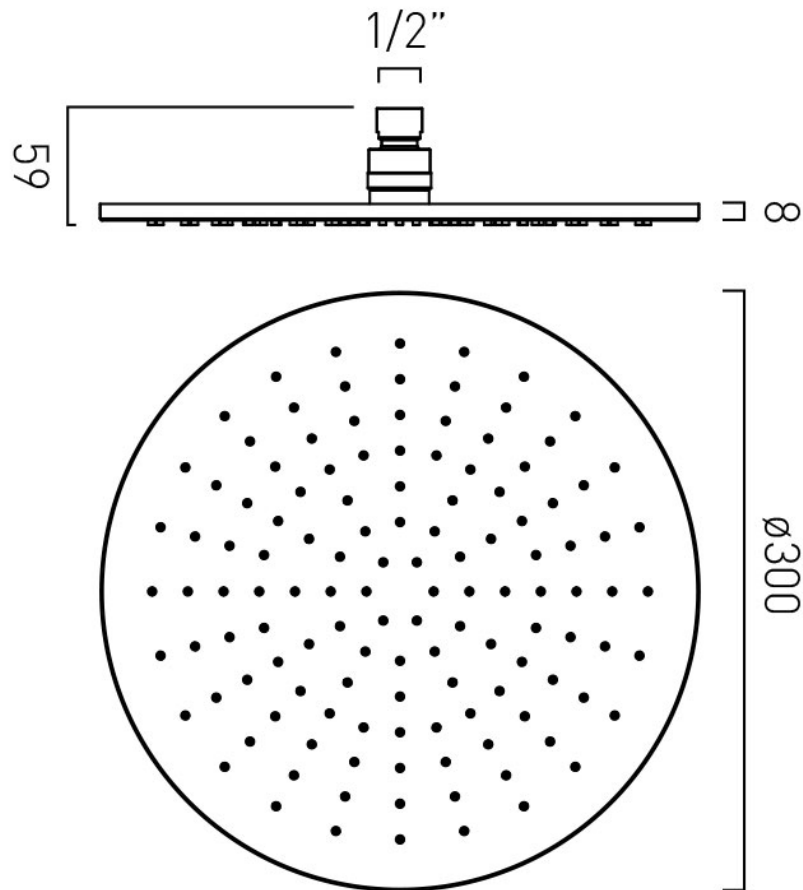

SPECIFICATION SHEET

COLLECTION: NEBULA

PRODUCT CODE: NEB-R0/30-CP

DESCRIPTION:

Nebula
round single function shower head
1/2" female inlet
300mm (12")
minimum operating pressure 0.2 bar LP

FINISH:

Chrome

MINIMUM OPERATING PRESSURE:

0.2 bar LP

tel: 01934 744466
email: sales@vado.com
www.vado.com

where inspiration flows
taps | showering | accessories

TECHNICAL DRAWING

COLLECTION: NEBULA

PRODUCT CODE: NEB-R0/30-CP

tel: 01934 744466
email: sales@vado.com
www.vado.com