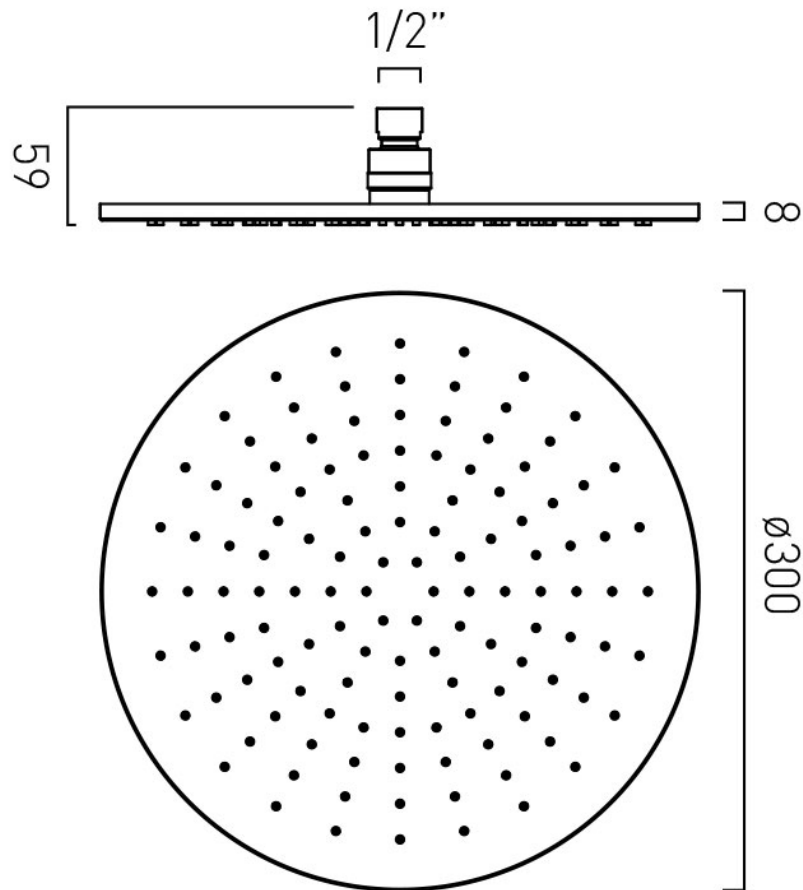

TECHNICAL DRAWING

COLLECTION: NEBULA

PRODUCT CODE: NEB-R0/30-CP

tel: 01934 744466
email: sales@vado.com
www.vado.com

where inspiration flows
taps | showering | accessories