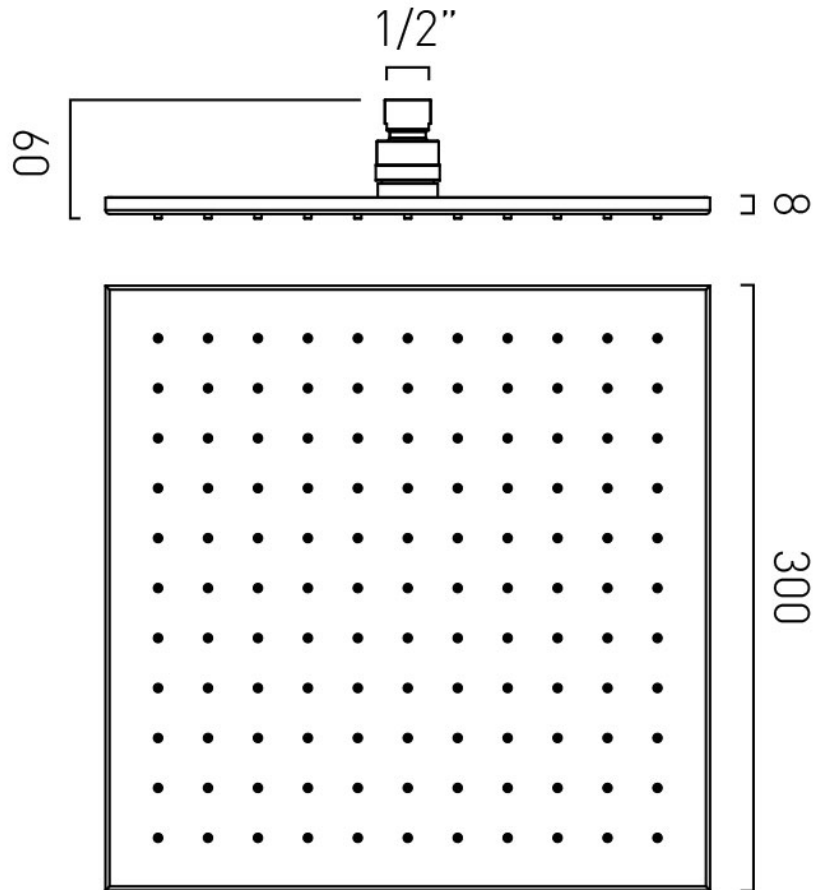

SPECIFICATION SHEET

COLLECTION: NEBULA

PRODUCT CODE: NEB-SQ/30-CP

DESCRIPTION:

Nebula
square single function shower head
1/2" female inlet
300mm (12")
minimum operating pressure 0.2 bar LP

FINISH:

Chrome

MINIMUM OPERATING PRESSURE:

0.2 bar LP

tel: 01934 744466
email: sales@vado.com
www.vado.com

where inspiration flows
taps | showering | accessories

TECHNICAL DRAWING

COLLECTION: NEBULA

PRODUCT CODE: NEB-SQ/30-CP

tel: 01934 744466
email: sales@vado.com
www.vado.com