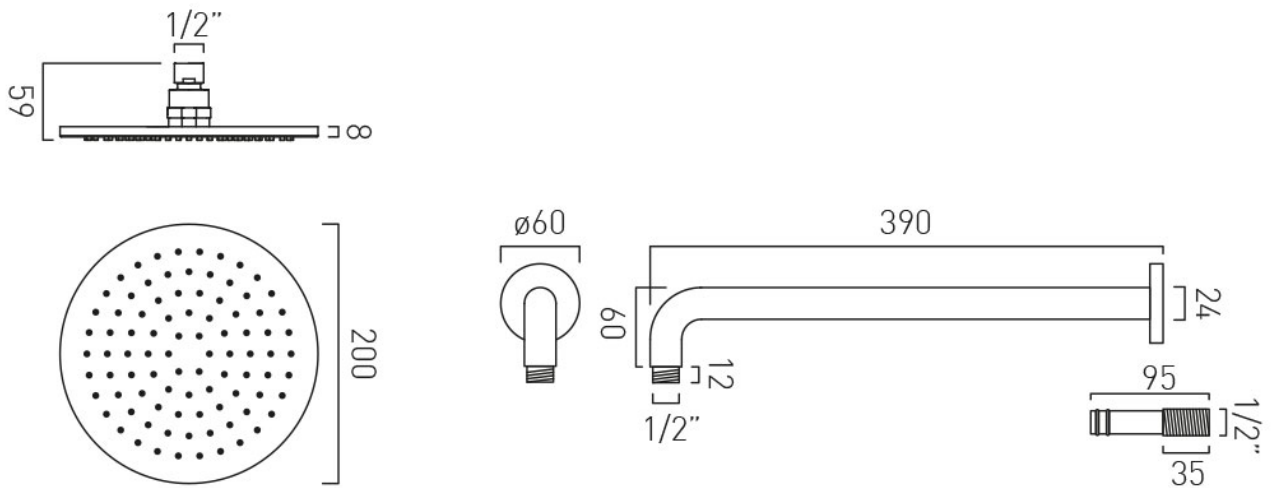

SPECIFICATION SHEET

COLLECTION: NEBULA

PRODUCT CODE: NEB-R0/20-SA-CP

DESCRIPTION:

Nebula
round single function shower head
with shower arm
wall mounted
200mm (8") diameter
minimum operating pressure 0.2 bar LP

FINISH:

Chrome

MINIMUM OPERATING PRESSURE:

0.2 bar LP

tel: 01934 744466
email: sales@vado.com
www.vado.com

where inspiration flows
taps | showering | accessories

TECHNICAL DRAWING

COLLECTION: NEBULA

PRODUCT CODE: NEB-R0/20-SA-CP

tel: 01934 744466
email: sales@vado.com
www.vado.com

where inspiration flows
taps | showering | accessories