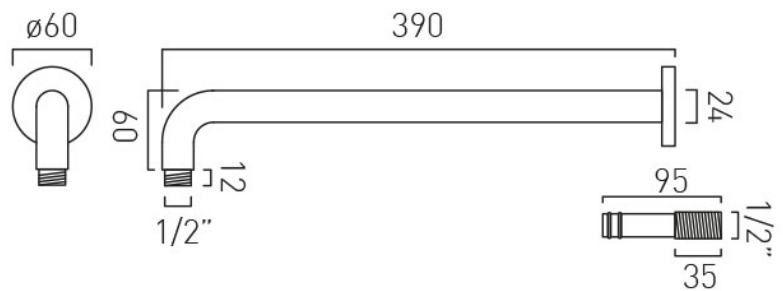

TECHNICAL DRAWING

COLLECTION: NEBULA

PRODUCT CODE: NEB-R0/20-SA-CP

tel: 01934 744466
email: sales@vado.com
www.vado.com

where inspiration flows
taps | showering | accessories