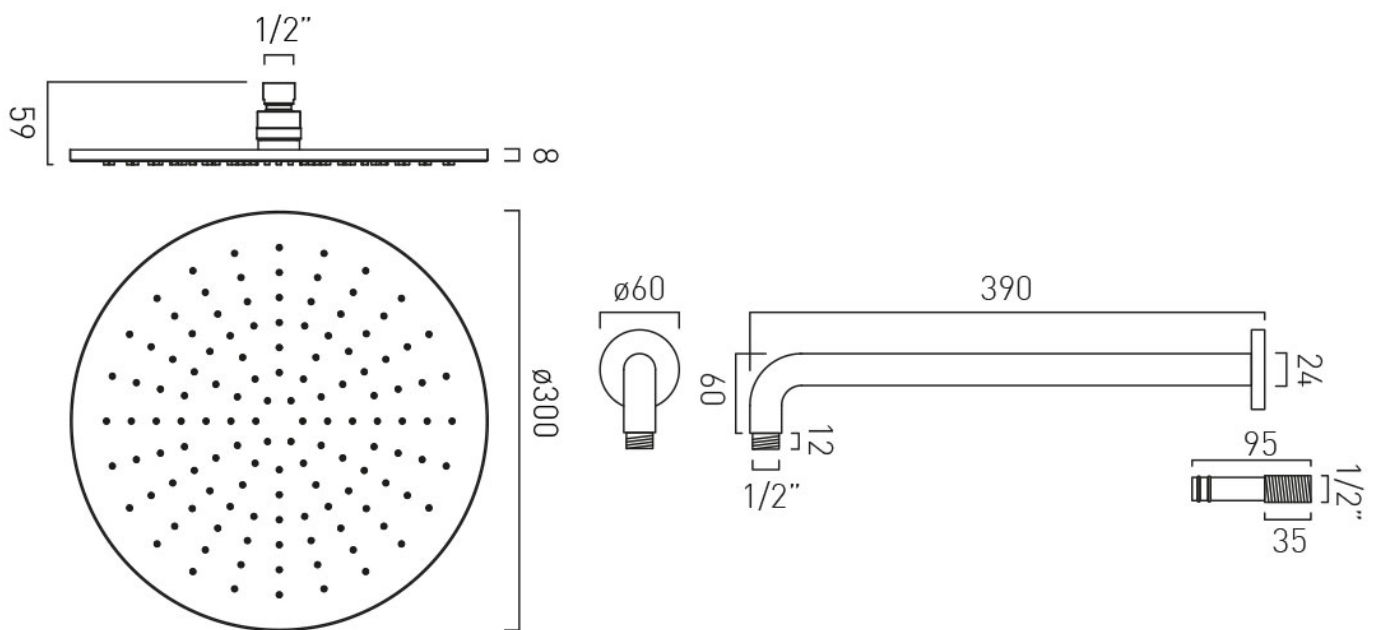

TECHNICAL DRAWING

COLLECTION: NEBULA

PRODUCT CODE: NEB-R0/30-SA-CP

tel: 01934 744466
email: sales@vado.com
www.vado.com

where inspiration flows
taps | showering | accessories