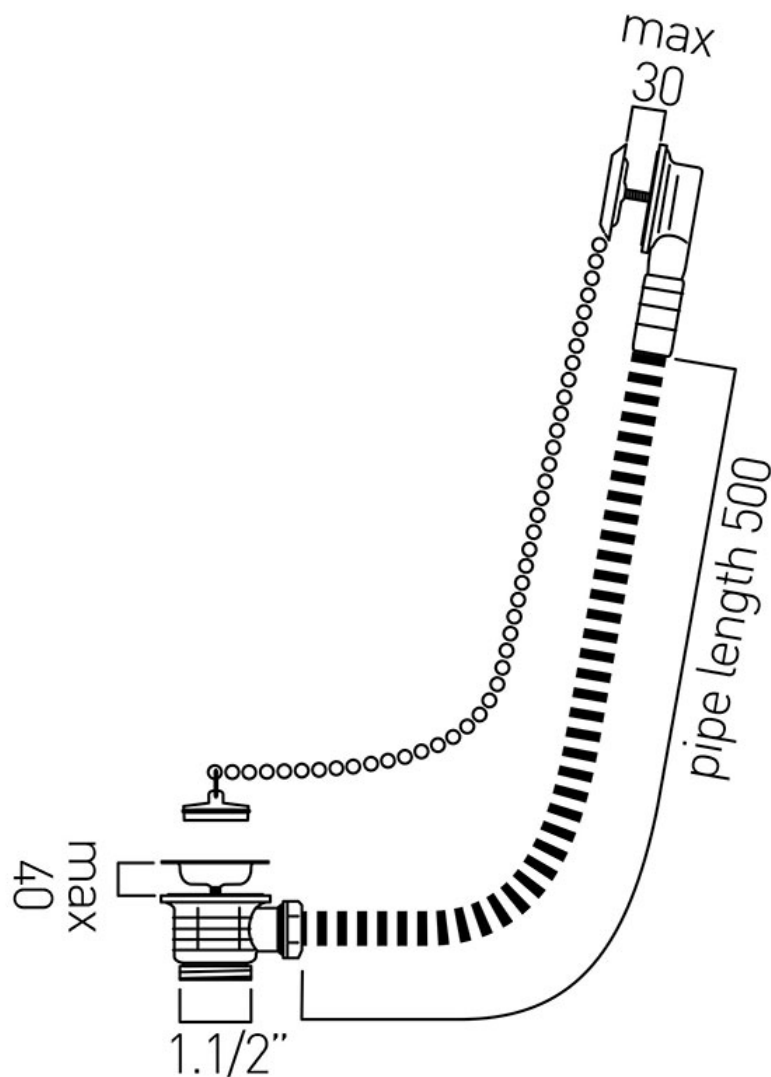

TECHNICAL DRAWING

COLLECTION: OTHER

PRODUCT CODE: PEX-KITB-STOW-C/P

tel: 01934 744466
email: sales@vado.com
www.vado.com

where inspiration flows
taps | showering | accessories