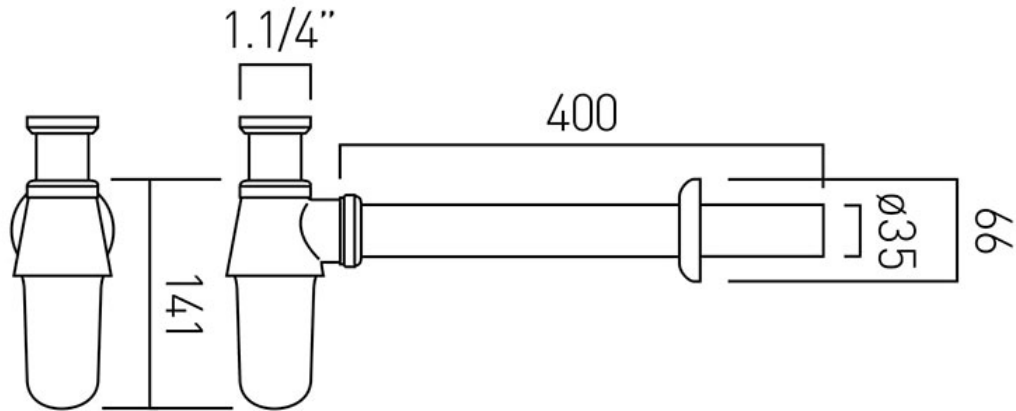

TECHNICAL DRAWING

COLLECTION:

PRODUCT CODE: PEX-460/UK-1.1/4-C/P

tel: 01934 744466
email: sales@vado.com
www.vado.com

where inspiration flows
taps | showering | accessories