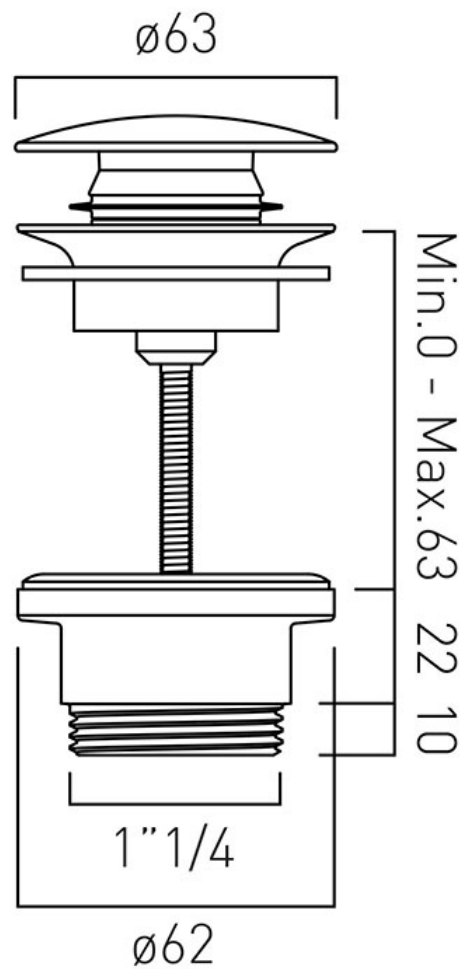

# SPECIFICATION SHEET

**COLLECTION:** WASTES

**PRODUCT CODE:** WG-395-C/P

**DESCRIPTION:**

universal basin waste  
easily converts into a slotted or unslotted waste  
clac-clac or free-flow

**FINISH:**

Chrome

# TECHNICAL DRAWING

**COLLECTION:** WASTES

**PRODUCT CODE:** WG-395-C/P

tel: 01934 744466  
email: sales@vado.com  
www.vado.com

**where inspiration flows**  
taps | showering | accessories