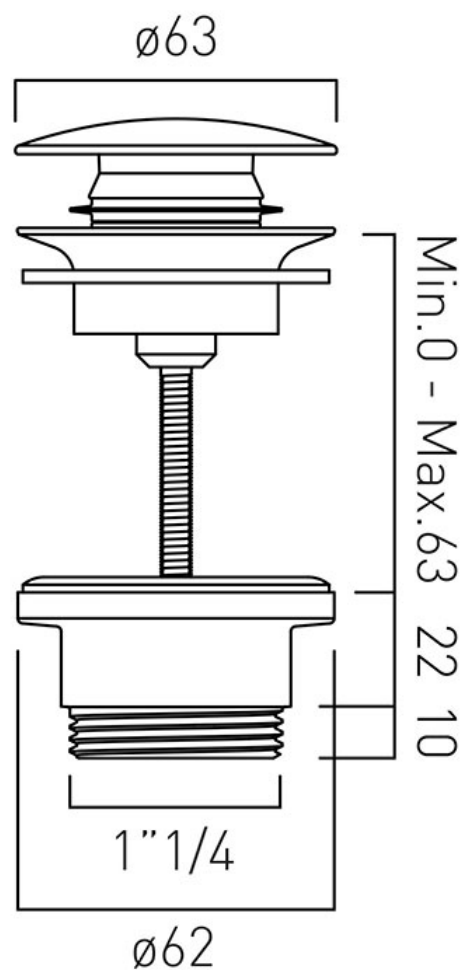

TECHNICAL DRAWING

COLLECTION: WASTES

PRODUCT CODE: WG-395-C/P

tel: 01934 744466
email: sales@vado.com
www.vado.com

where inspiration flows
taps | showering | accessories