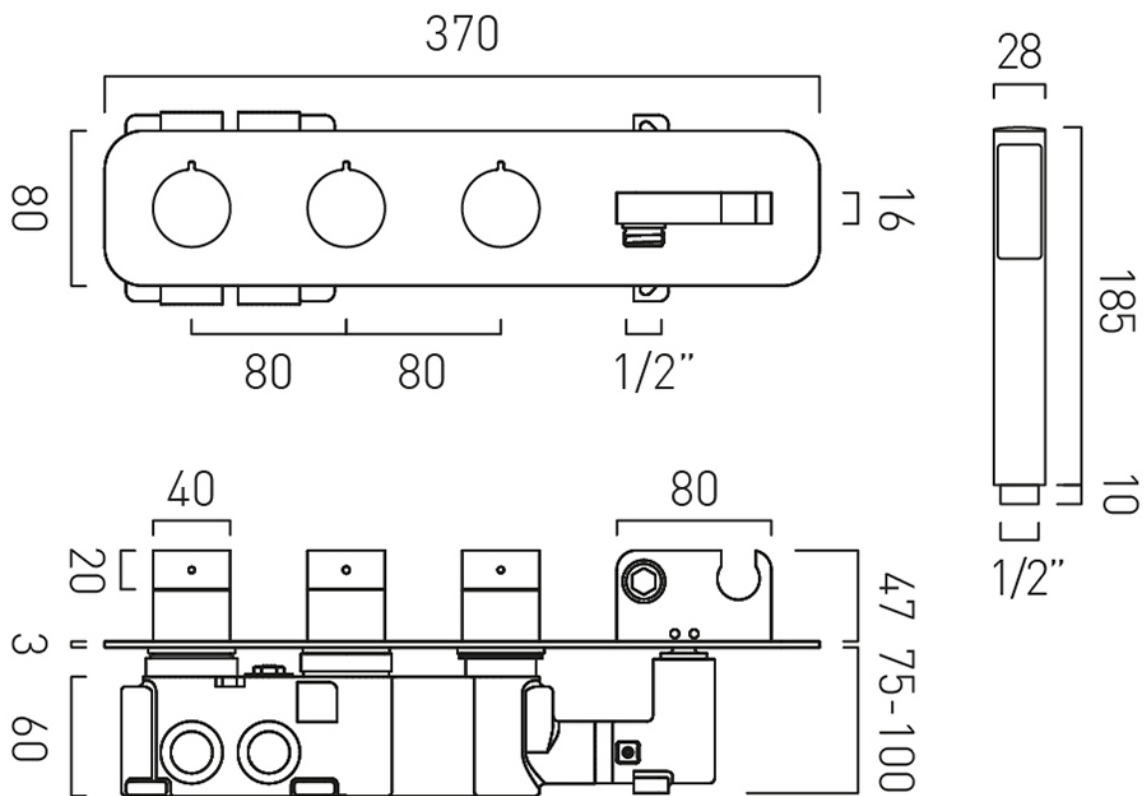

TECHNICAL DRAWING

COLLECTION: ALTITUDE

PRODUCT CODE: TAB-128/3WO-ALT-CP

tel: 01934 744466
email: sales@vado.com
www.vado.com

where inspiration flows
taps | showering | accessories