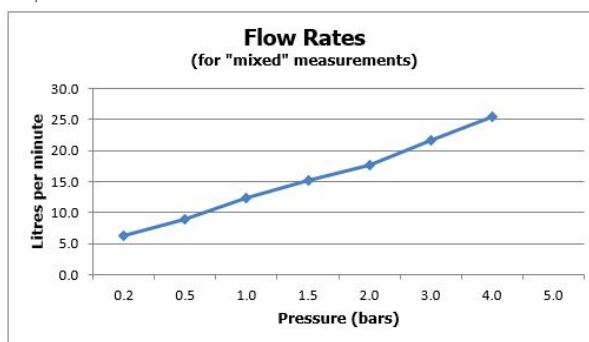

FINISH:

Brushed Gold

MINIMUM OPERATING PRESSURE:

0.2 bar LP (shower) 1.5 bar MP (bath)

FLOW RATE AT 3.0 BAR FLOW PRESSURE:

22 l/min

tel: 01934 744466
email: sales@vado.com
www.vado.com

where inspiration flows
taps | showering | accessories