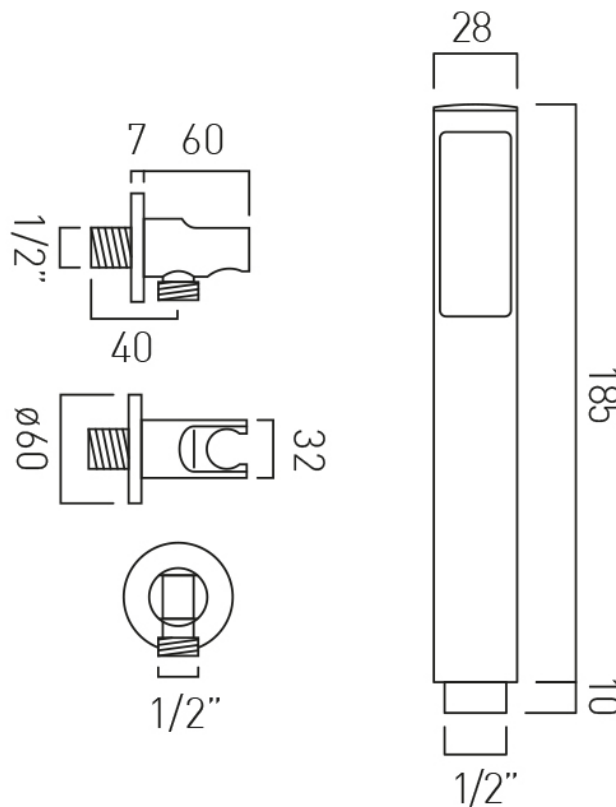

SPECIFICATION SHEET

COLLECTION: EDIT

PRODUCT CODE: IND-EDI147A-BRG

DESCRIPTION:

concealed shower valve with diverter
single lever
wall mounted
ceramic cartridge CAR-K35A
2 x 1/2" female inlets
2 x 1/2" female outlets
min-max wall mount 50-70mm

PRODUCT CODE: IND-SFMKWO/RO-BRG

DESCRIPTION:

single function mini shower kit
wall mounted
with hose and bracket with integral outlet
1/2" inlet
minimum operating pressure 0.2 bar LP

FINISH:

Brushed Gold

MINIMUM OPERATING PRESSURE:

0.2 bar LP

FLOW RATE AT 3.0 BAR FLOW PRESSURE:

29 l/min

tel: 01934 744466
email: sales@vado.com
www.vado.com

where inspiration flows
taps | showering | accessories

TECHNICAL DRAWING

COLLECTION: INDIVIDUAL

PRODUCT CODE: IND-SFMKWO/RO-BRG

tel: 01934 744466
email: sales@vado.com
www.vado.com

where inspiration flows
taps | showering | accessories

SPECIFICATION SHEET

COLLECTION: INDIVIDUAL

PRODUCT CODE: IND-81389/RO-BRG

DESCRIPTION:

push type bath filler waste and overflow
2 x 1/2" inlets
1.1/2" x 10mm threaded outlet connection
min-max overflow bath thickness 1mm-21mm
minimum operating pressure 1.0 bar MP