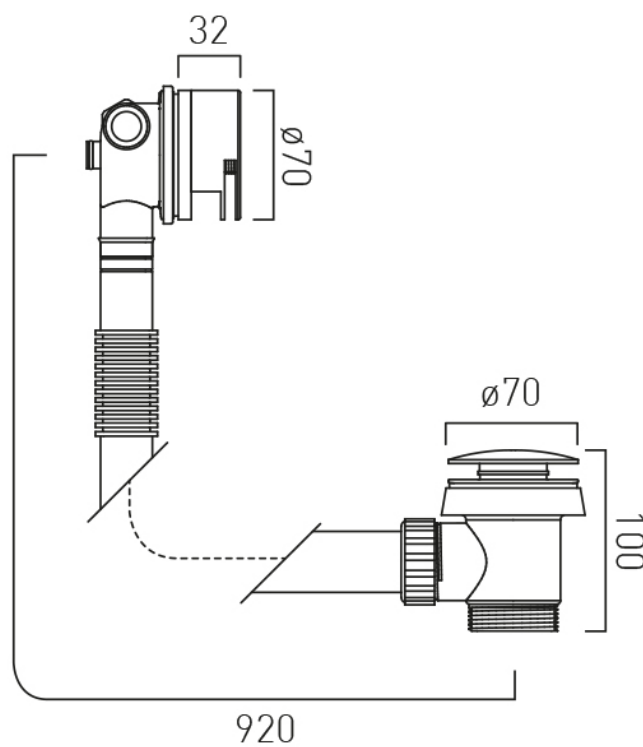

TECHNICAL DRAWING

COLLECTION: INDIVIDUAL

PRODUCT CODE: IND-81389/RO-BRG

tel: 01934 744466
email: sales@vado.com
www.vado.com

where inspiration flows
taps | showering | accessories