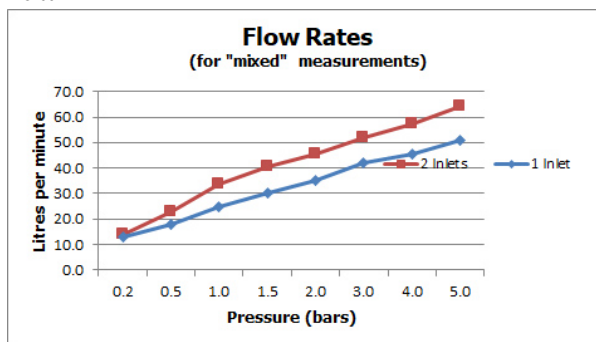

MINIMUM OPERATING PRESSURE:

1.0 bar MP

tel: 01934 744466
email: sales@vado.com
www.vado.com

where inspiration flows
taps | showering | accessories