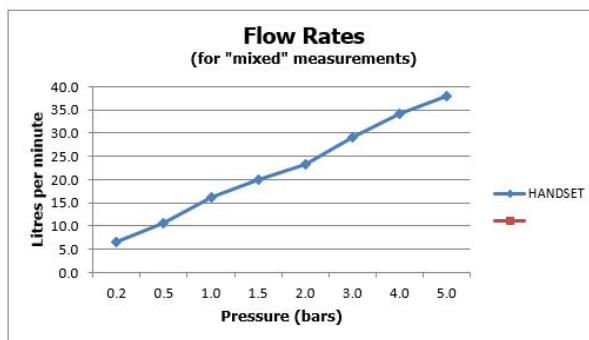

FINISH:

Brushed Gold

MINIMUM OPERATING PRESSURE:

0.2 bar LP (shower) 1.5 bar MP (bath)

FLOW RATE AT 3.0 BAR FLOW PRESSURE:

22 l/min

tel: 01934 744466
email: sales@vado.com
www.vado.com

where inspiration flows
taps | showering | accessories

0.2 bar LP

FLOW RATE AT 3.0 BAR FLOW PRESSURE:

29 l/min

tel: 01934 744466
email: sales@vado.com
www.vado.com

where inspiration flows
taps | showering | accessories

TECHNICAL DRAWING

COLLECTION: INDIVIDUAL

PRODUCT CODE: IND-SFMKWO/RO-BRG