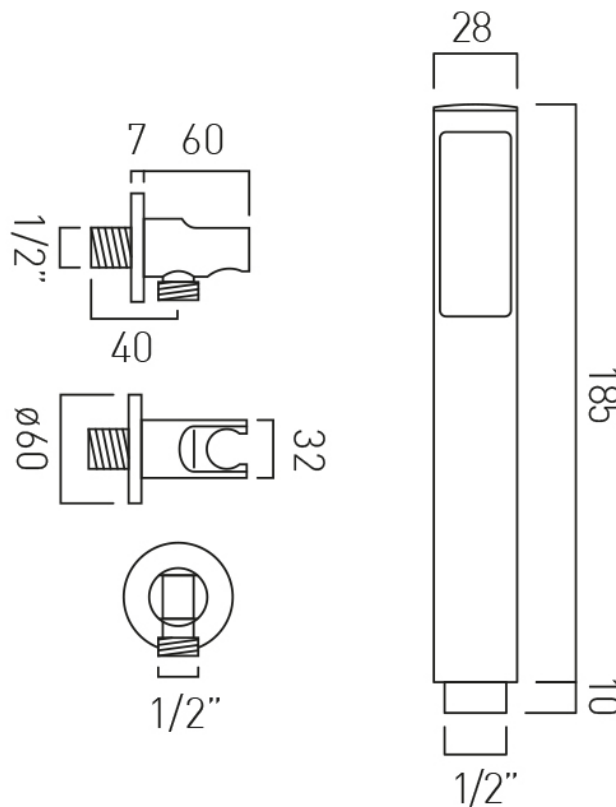

SPECIFICATION SHEET

COLLECTION: ORIGINS

PRODUCT CODE: IND-ORI147A-BRG

DESCRIPTION:

concealed shower valve with diverter
single lever
wall mounted
ceramic cartridge CAR-K35A
2 x 1/2" female inlets
2 x 1/2" female outlets
min-max wall mount 70-95mm
optimum installation depth 83mm
minimum operating pressure 0.2 bar LP shower / 1.5 bar MP bath

PRODUCT CODE: IND-SFMKWO/RO-BRG

DESCRIPTION:

single function mini shower kit
wall mounted
with hose and bracket with integral outlet
1/2" inlet
minimum operating pressure 0.2 bar LP

FINISH:

Brushed Gold

MINIMUM OPERATING PRESSURE:

0.2 bar LP

FLOW RATE AT 3.0 BAR FLOW PRESSURE:

29 l/min

tel: 01934 744466
email: sales@vado.com
www.vado.com

where inspiration flows
taps | showering | accessories

TECHNICAL DRAWING

COLLECTION: INDIVIDUAL

PRODUCT CODE: IND-SFMKWO/RO-BRG

tel: 01934 744466
email: sales@vado.com
www.vado.com

where inspiration flows
taps | showering | accessories

SPECIFICATION SHEET

COLLECTION: INDIVIDUAL

PRODUCT CODE: IND-81389/RO-BRG

DESCRIPTION:

push type bath filler waste and overflow
2 x 1/2" inlets
1.1/2" x 10mm threaded outlet connection
min-max overflow bath thickness 1mm-21mm
minimum operating pressure 1.0 bar MP