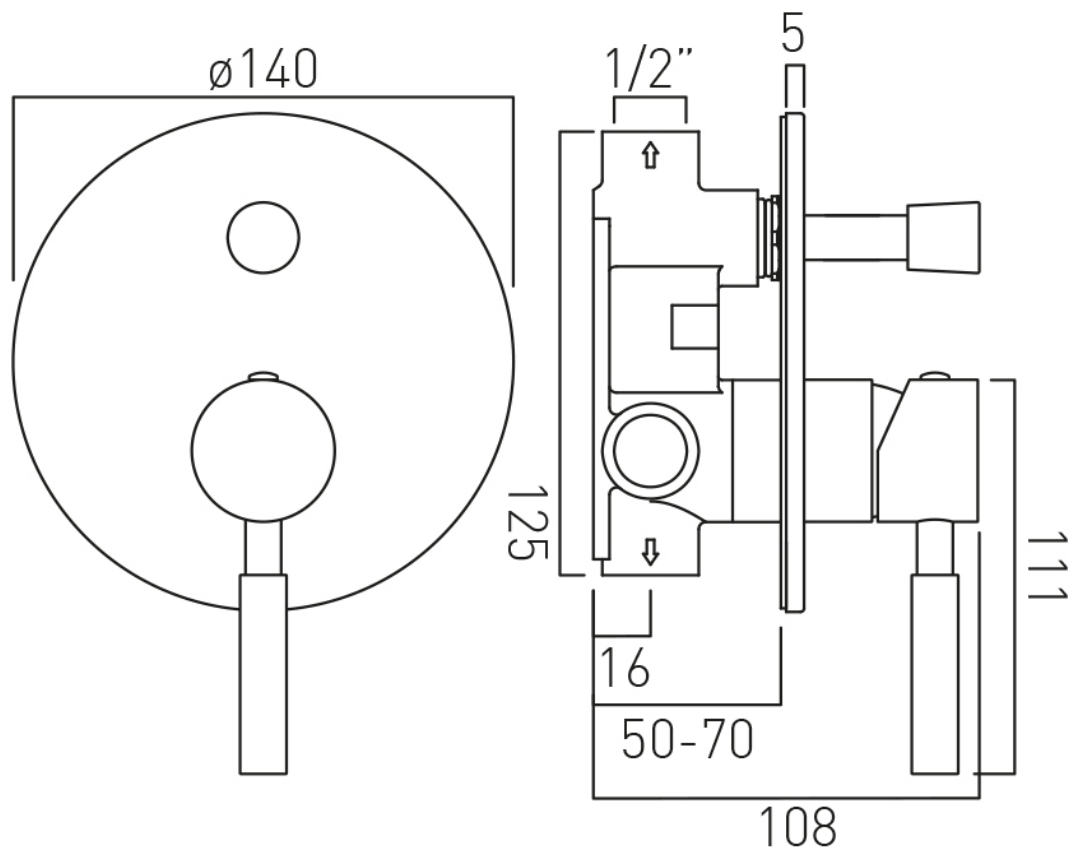

TECHNICAL DRAWING

COLLECTION: ORIGINS

PRODUCT CODE: IND-ORI147A-BRG

tel: 01934 744466
email: sales@vado.com
www.vado.com

where inspiration flows
taps | showering | accessories