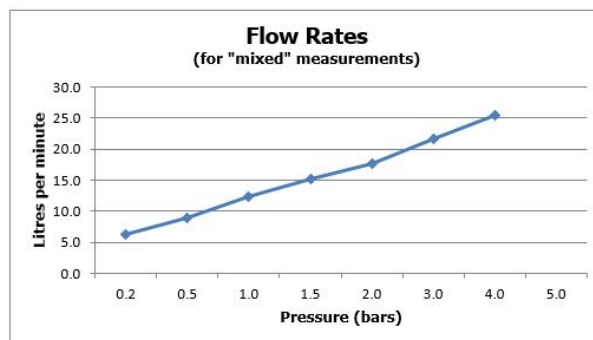

SPECIFICATION SHEET

COLLECTION: ORIGINS

PRODUCT CODE: IND-ORI147A-BRG

DESCRIPTION:

concealed shower valve with diverter
single lever
wall mounted
ceramic cartridge CAR-K35A
2 x 1/2" female inlets
2 x 1/2" female outlets
min-max wall mount 70-95mm
optimum installation depth 83mm
minimum operating pressure 0.2 bar LP shower / 1.5 bar MP bath

FINISH:

Brushed Gold

MINIMUM OPERATING PRESSURE:

0.2 bar LP (shower) 1.5 bar MP (bath)

FLOW RATE AT 3.0 BAR FLOW PRESSURE:

22 l/min

tel: 01934 744466
email: sales@vado.com
www.vado.com

where inspiration flows
taps | showering | accessories