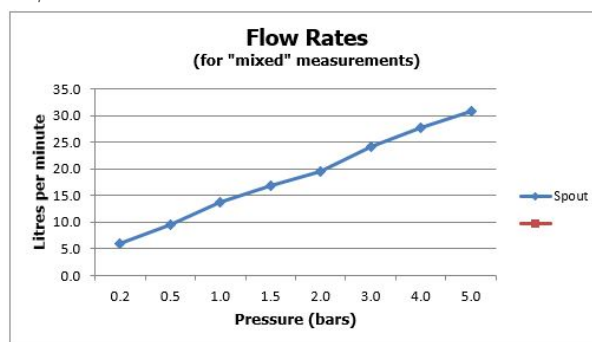

FINISH:

Brushed Nickel

MINIMUM OPERATING PRESSURE:

0.2 bar LP (shower) 1.5 bar MP (bath)

FLOW RATE AT 3.0 BAR FLOW PRESSURE:

22 l/min

tel: 01934 744466
email: sales@vado.com
www.vado.com

where inspiration flows
taps | showering | accessories

PRODUCT CODE: IND-RO/30-BRN

DESCRIPTION:

single function easy clean slim line round shower head
300mm (12")

minimum operating pressure 0.2 bar LP

FINISH:

Brushed Nickel

MINIMUM OPERATING PRESSURE:

0.2 bar LP

FLOW RATE AT 3.0 BAR FLOW PRESSURE:

24 l/min

tel: 01934 744466
email: sales@vado.com
www.vado.com

where inspiration flows
taps | showering | accessories

TECHNICAL DRAWING

COLLECTION: INDIVIDUAL

PRODUCT CODE: IND-RO/30-BRN