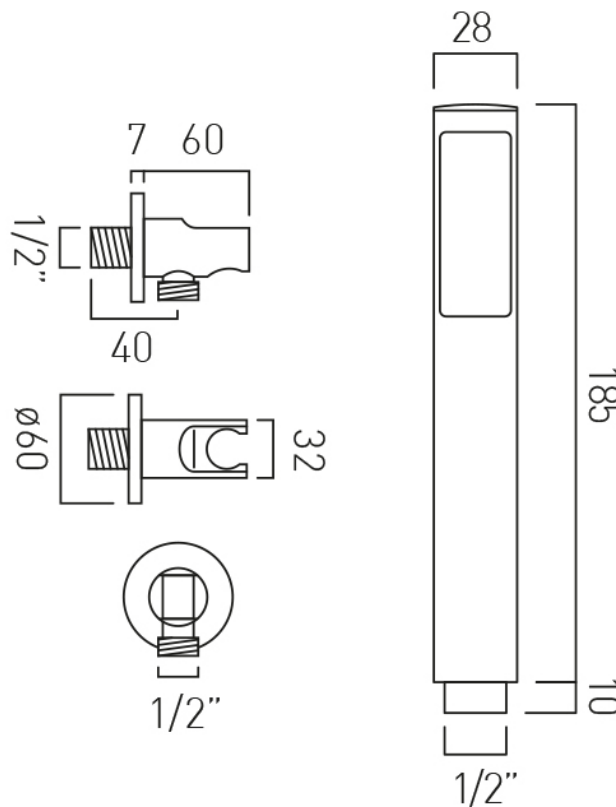

TECHNICAL DRAWING

COLLECTION: INDIVIDUAL

PRODUCT CODE: IND-SFMKWO/RO-BRN

tel: 01934 744466
email: sales@vado.com
www.vado.com

where inspiration flows
taps | showering | accessories