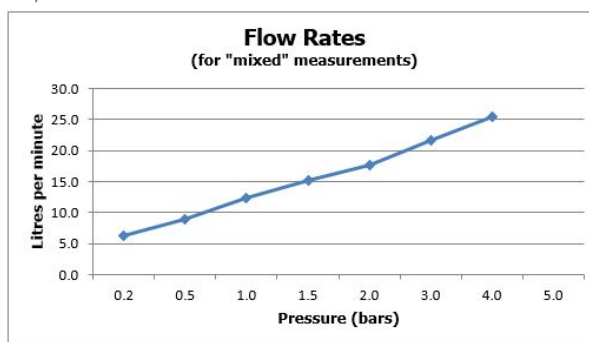

FINISH:

Brushed Nickel

MINIMUM OPERATING PRESSURE:

0.2 bar LP (shower) 1.5 bar MP (bath)

FLOW RATE AT 3.0 BAR FLOW PRESSURE:

22 l/min

tel: 01934 744466
email: sales@vado.com
www.vado.com

where inspiration flows
taps | showering | accessories

PRODUCT CODE: IND-RO/30-BRN

DESCRIPTION:

single function easy clean slim line round shower head
300mm (12")

minimum operating pressure 0.2 bar LP

FINISH:

Brushed Nickel

MINIMUM OPERATING PRESSURE:

0.2 bar LP

FINISH:

Brushed Nickel

MINIMUM OPERATING PRESSURE:

0.2 bar LP

FLOW RATE AT 3.0 BAR FLOW PRESSURE:

29 l/min

tel: 01934 744466
email: sales@vado.com
www.vado.com

where inspiration flows
taps | showering | accessories