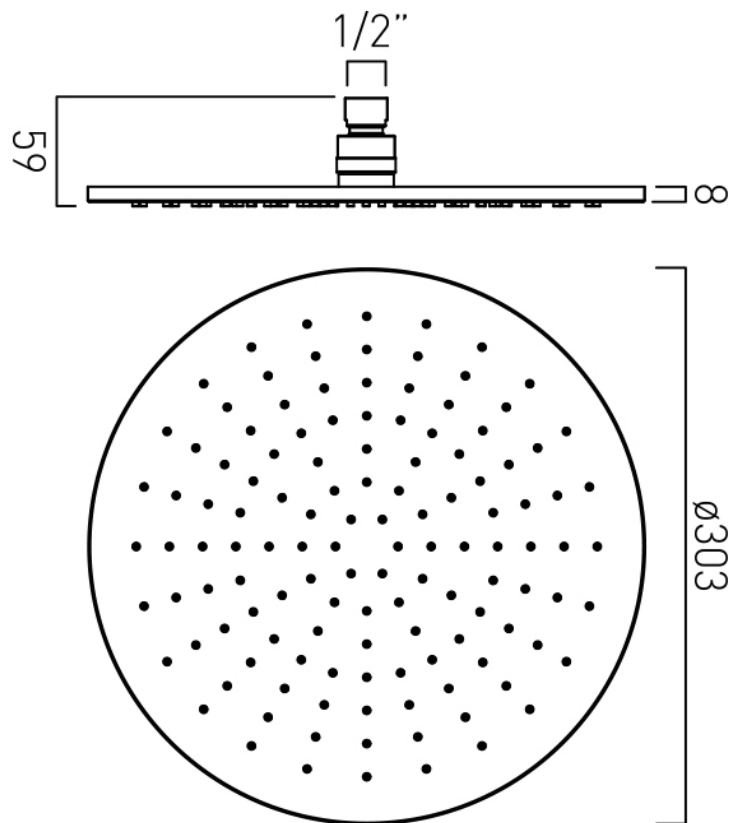

SPECIFICATION SHEET

COLLECTION: EDIT

PRODUCT CODE: IND-EDI147A-BRN

DESCRIPTION:

concealed shower valve with diverter
single lever
wall mounted
ceramic cartridge CAR-K35A
2 x 1/2" female inlets
2 x 1/2" female outlets
min-max wall mount 50-70mm

PRODUCT CODE: IND-RO/30-BRN

DESCRIPTION:

single function easy clean slim line round shower head
300mm (12")

minimum operating pressure 0.2 bar LP

FINISH:

Brushed Nickel

MINIMUM OPERATING PRESSURE:

0.2 bar LP

FLOW RATE AT 3.0 BAR FLOW PRESSURE:

24 l/min

tel: 01934 744466
email: sales@vado.com
www.vado.com

where inspiration flows
taps | showering | accessories

TECHNICAL DRAWING

COLLECTION: INDIVIDUAL

PRODUCT CODE: IND-RO/30-BRN