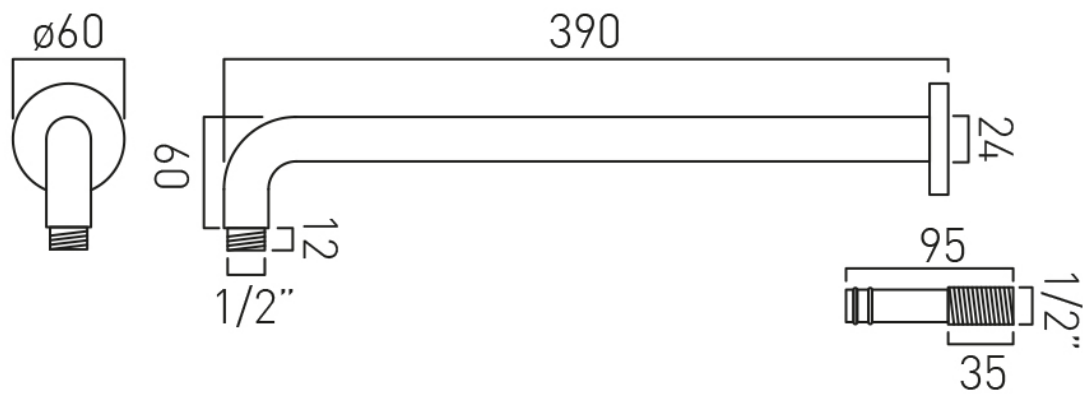

SPECIFICATION SHEET

COLLECTION: EDIT

PRODUCT CODE: IND-EDI147A-BRN

DESCRIPTION:

concealed shower valve with diverter
single lever
wall mounted
ceramic cartridge CAR-K35A
2 x 1/2" female inlets
2 x 1/2" female outlets
min-max wall mount 50-70mm

PRODUCT CODE: IND-RO/30-BRN

DESCRIPTION:

single function easy clean slim line round shower head
300mm (12")

minimum operating pressure 0.2 bar LP

FINISH:

Brushed Nickel

MINIMUM OPERATING PRESSURE:

0.2 bar LP

FINISH:

Brushed Nickel

tel: 01934 744466
email: sales@vado.com
www.vado.com

where inspiration flows
taps | showering | accessories

TECHNICAL DRAWING

COLLECTION: INDIVIDUAL

PRODUCT CODE: IND-EFSA/RO-BRN

tel: 01934 744466
email: sales@vado.com
www.vado.com

where inspiration flows
taps | showering | accessories

SPECIFICATION SHEET

COLLECTION: INDIVIDUAL

PRODUCT CODE: IND-SFMKWO/RO-BRN

DESCRIPTION:

single function mini shower kit
wall mounted
with hose and bracket with integral outlet
1/2" inlet
minimum operating pressure 0.2 bar LP