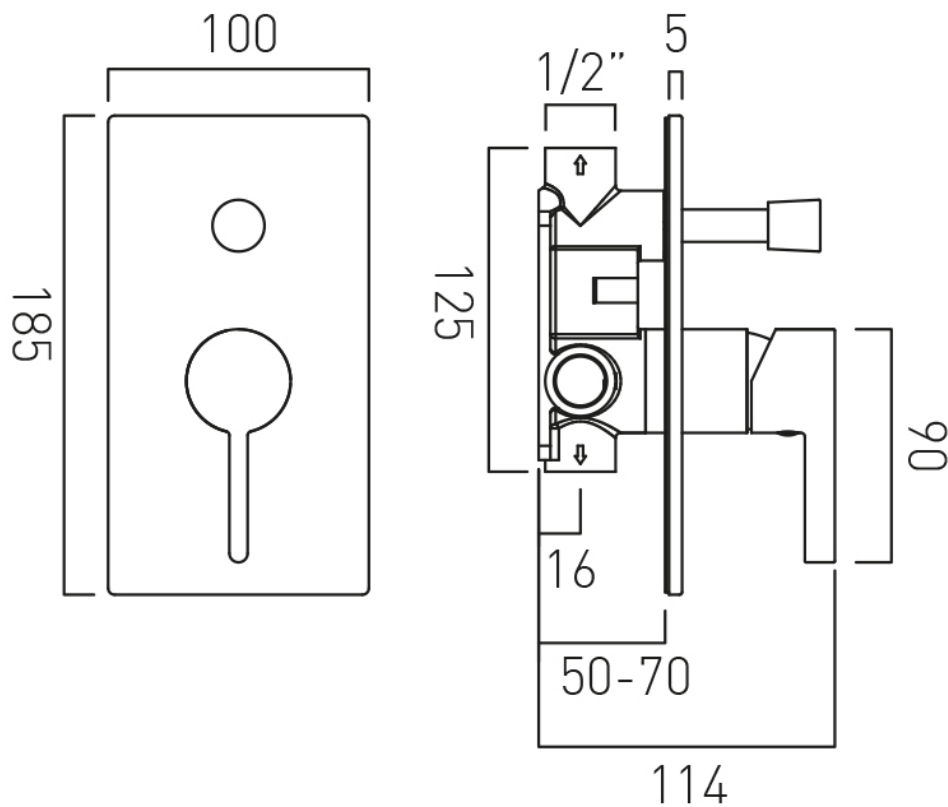

TECHNICAL DRAWING

COLLECTION: EDIT

PRODUCT CODE: IND-EDI147A-BRN

tel: 01934 744466
email: sales@vado.com
www.vado.com

where inspiration flows
taps | showering | accessories