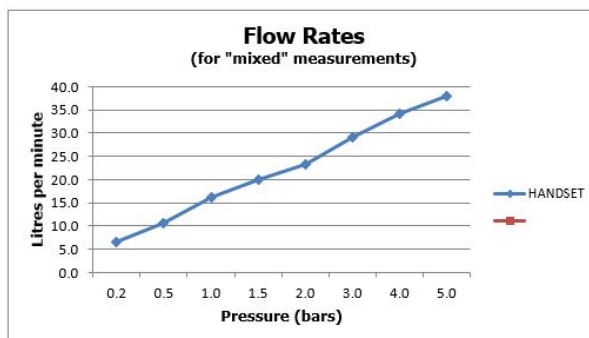

FINISH:

Brushed Nickel

MINIMUM OPERATING PRESSURE:

0.2 bar LP

FLOW RATE AT 3.0 BAR FLOW PRESSURE:

29 l/min

tel: 01934 744466
email: sales@vado.com
www.vado.com

where inspiration flows
taps | showering | accessories