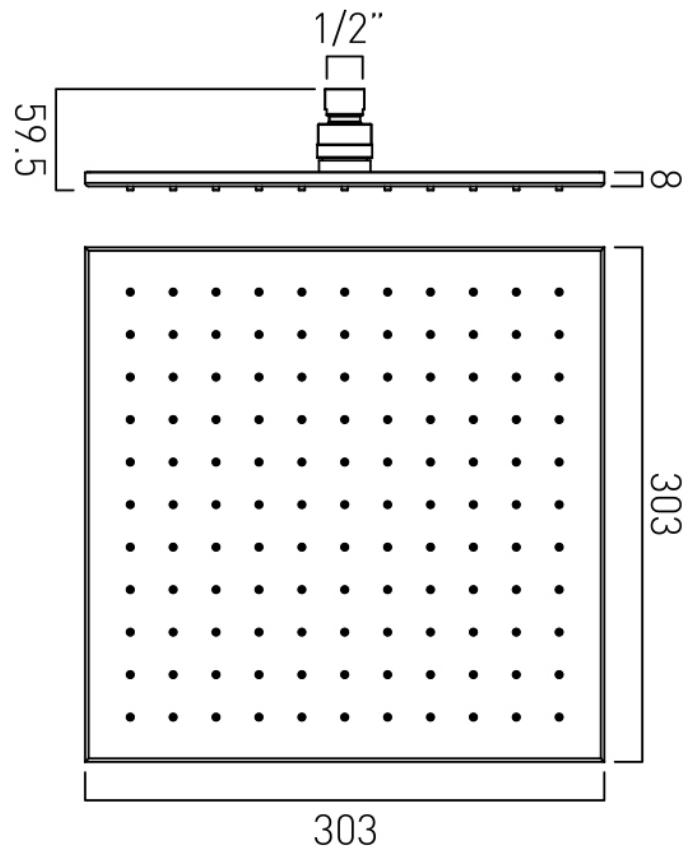

TECHNICAL DRAWING

COLLECTION: INDIVIDUAL

PRODUCT CODE: IND-SQ/30-BRN

tel: 01934 744466
email: sales@vado.com
www.vado.com

where inspiration flows
taps | showering | accessories