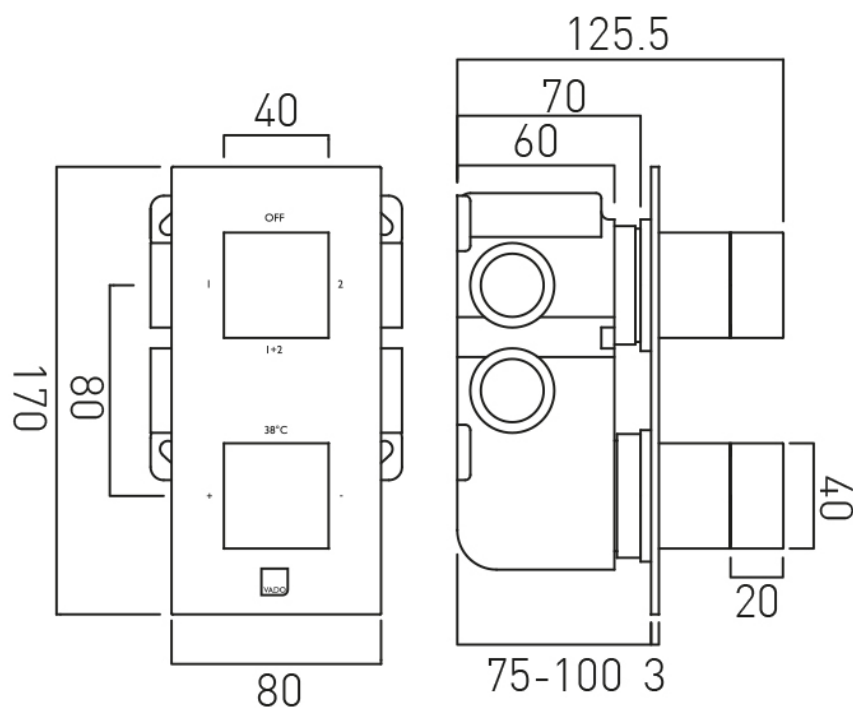

SPECIFICATION SHEET

COLLECTION: NOTION

PRODUCT CODE: IND-T148/2-NOT-BRN

FINISH:

Brushed Nickel

MINIMUM OPERATING PRESSURE:

0.2 bar LP (shower) 1.0 bar MP (bath)

FLOW RATE AT 3.0 BAR FLOW PRESSURE:

32 l/min

tel: 01934 744466
email: sales@vado.com
www.vado.com

where inspiration flows
taps | showering | accessories

TECHNICAL DRAWING

COLLECTION: NOTION

PRODUCT CODE: IND-T148/2-NOT-BRN

tel: 01934 744466
email: sales@vado.com
www.vado.com

where inspiration flows
taps | showering | accessories

SPECIFICATION SHEET

COLLECTION: INDIVIDUAL

PRODUCT CODE: IND-SQ/30-BRN

DESCRIPTION:

single function easy clean slim line square shower head
300mm (12")