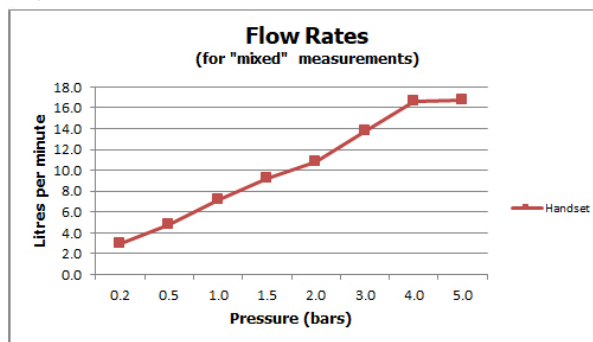

FINISH:

Brushed Nickel

MINIMUM OPERATING PRESSURE:

1.0 bar MP

FLOW RATE AT 3.0 BAR FLOW PRESSURE:

14 l/m

tel: 01934 744466
email: sales@vado.com
www.vado.com

where inspiration flows
taps | showering | accessories