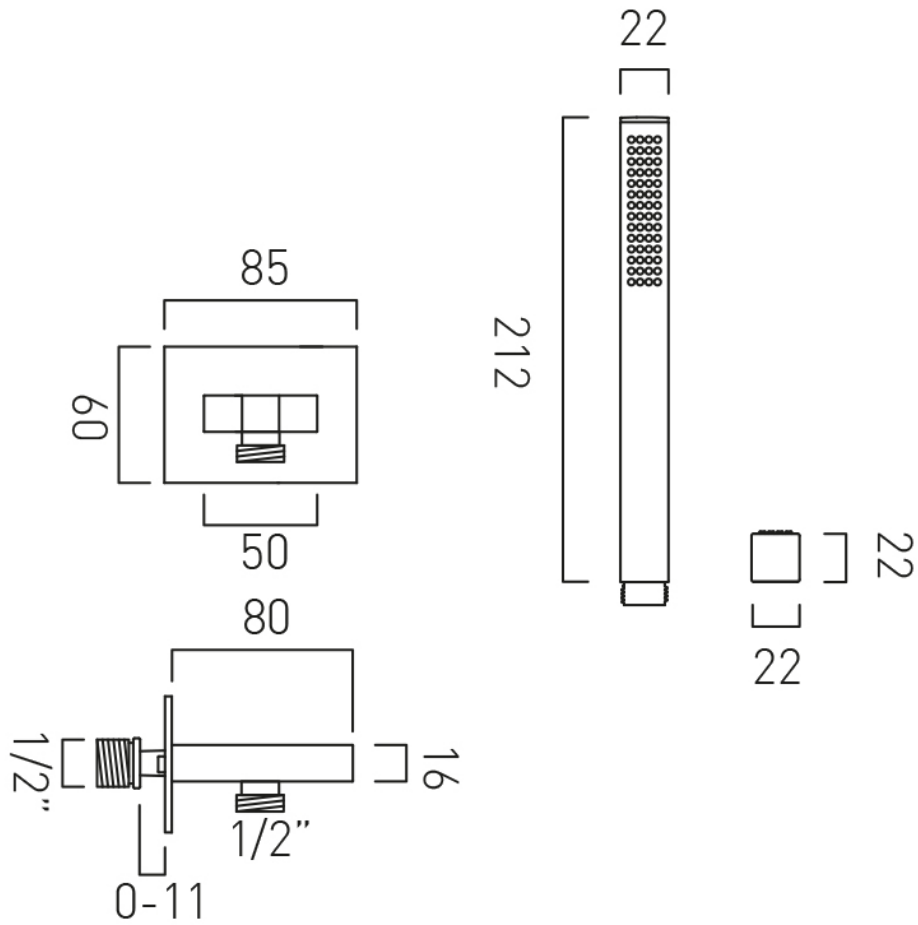

TECHNICAL DRAWING

COLLECTION: INDIVIDUAL

PRODUCT CODE: IND-SFMKWO/SQ-BRN

tel: 01934 744466
email: sales@vado.com
www.vado.com

where inspiration flows
taps | showering | accessories