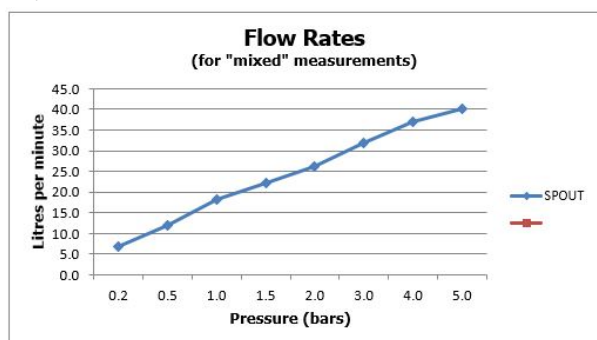

FLOW RATE AT 3.0 BAR FLOW PRESSURE:

32 l/min

tel: 01934 744466
email: sales@vado.com
www.vado.com

where inspiration flows
taps | showering | accessories