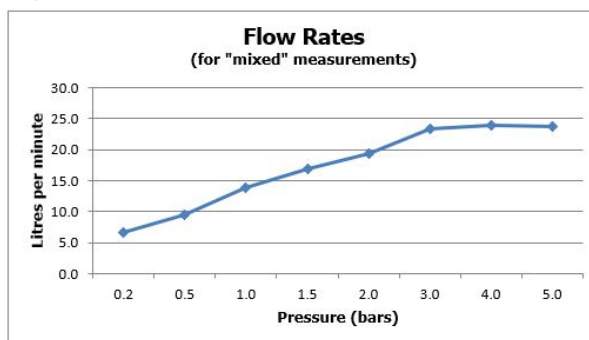

minimum operating pressure 0.2 bar LP

FINISH:

Brushed Nickel

MINIMUM OPERATING PRESSURE:

0.2 bar LP

FLOW RATE AT 3.0 BAR FLOW PRESSURE:

24 l/min

tel: 01934 744466
email: sales@vado.com
www.vado.com