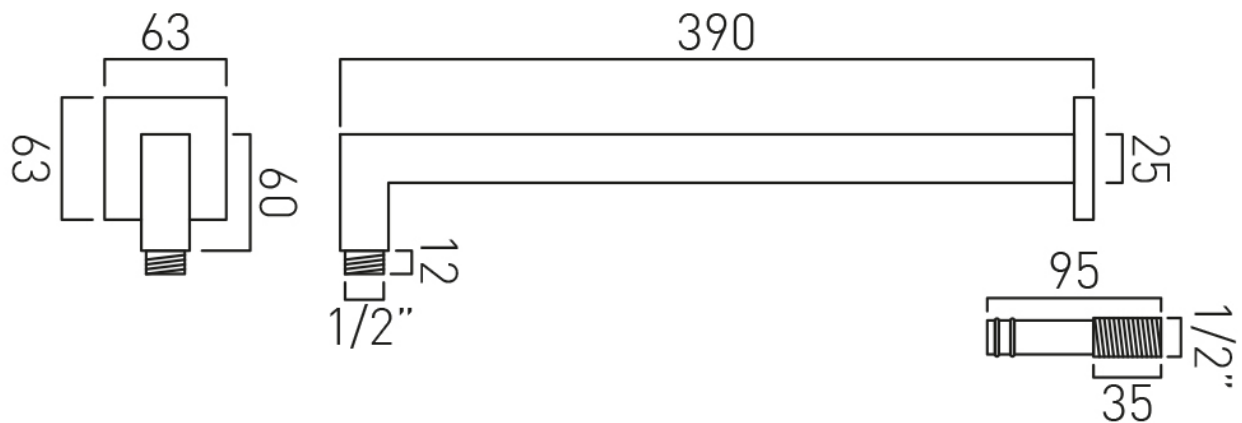

TECHNICAL DRAWING

COLLECTION: INDIVIDUAL

PRODUCT CODE: IND-EFSA/SQ-BRN

tel: 01934 744466
email: sales@vado.com
www.vado.com

where inspiration flows
taps | showering | accessories