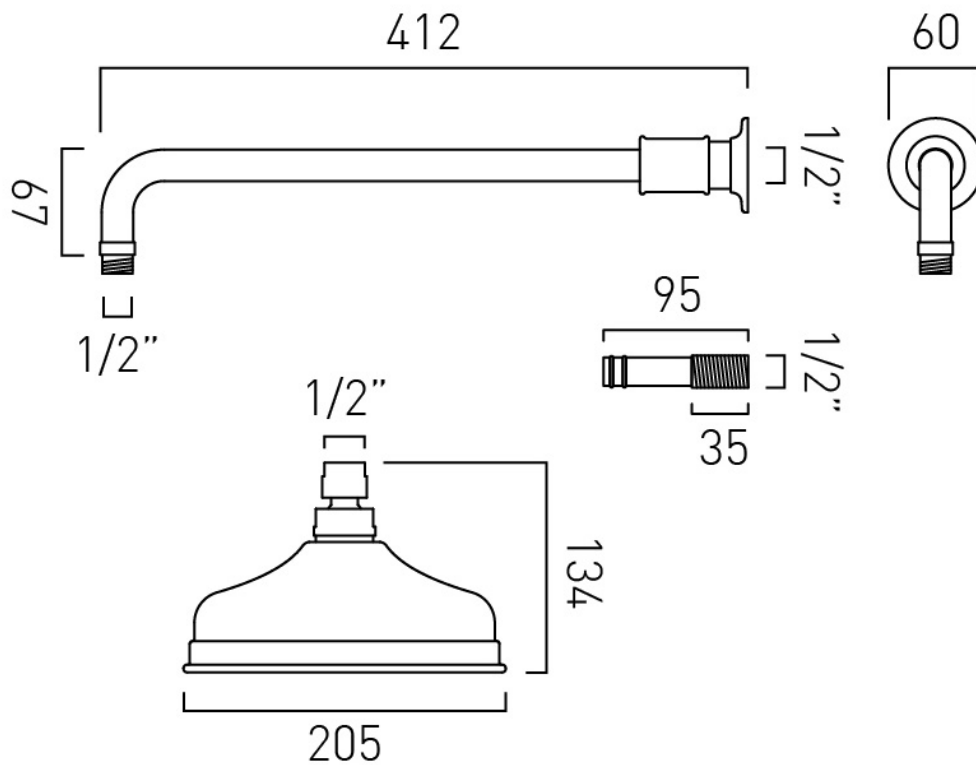

TECHNICAL DRAWING

COLLECTION: AXBRIDGE

PRODUCT CODE: BC-AXB-HEAD/SA-CP

BOOTH & Co.
ENGLAND

Timeless Design. Pioneering Performance.

Your journey to distinction awaits.

01934 744466 | sales@vado.com | www.vado.com/booth-and-co