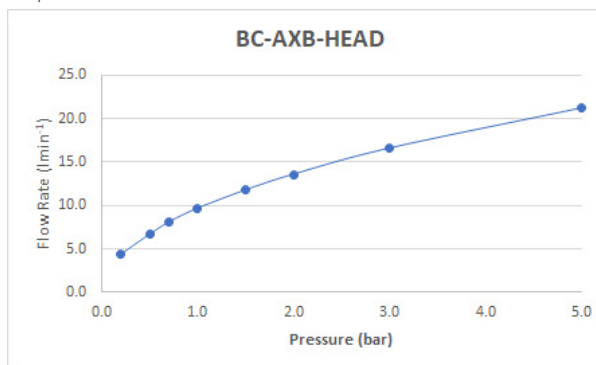

FINISH:

Chrome

MINIMUM OPERATING PRESSURE:

Shower 0.2 bar LP Bath 1.0 bar MP

FLOW RATE AT 3.0 BAR FLOW PRESSURE:

31 l/min

BOOTH & Co.
ENGLAND

Timeless Design. Pioneering Performance.

SPECIFICATION SHEET

COLLECTION: AXBRIDGE

PRODUCT CODE: BC-AXB-HEAD/SA-CP

DESCRIPTION:

Axbridge
single function
round shower head with shower arm
wall mounted
200mm (8in) shower head
1/2" threaded inlet
minimum operating pressure 0.2 bar LP

FINISH:

Chrome

MINIMUM OPERATING PRESSURE:

0.2 bar LP

FLOW RATE AT 3.0 BAR FLOW PRESSURE:

21 l/min

TECHNICAL DRAWING

COLLECTION: AXBRIDGE