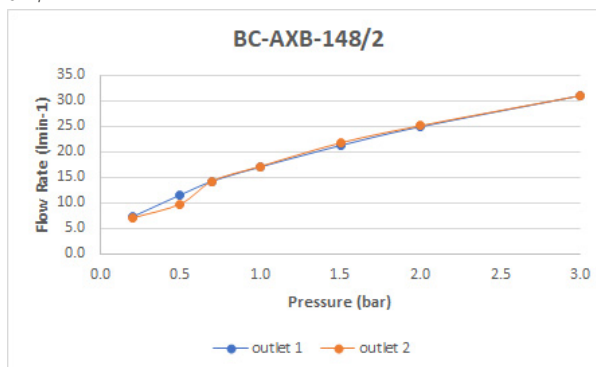

SPECIFICATION SHEET

COLLECTION: AXBRIDGE

PRODUCT CODE: BC-AXB-148/2-CP

DESCRIPTION:

Axbridge
2 Outlet 2 Handle Thermostatic Valve
wall mounted
thermostatic cartridge V-701-34S
diverter cartridge 1 x FL-805-33/2X
2 x 3/4" female inlets
2 x 3/4" female outlets
includes 3/4" - 1/2" adaptors
supplied with mortar/tile guard
min-max wall mount 75-100mm
minimum operating pressure
0.2 bar LP (shower) 1.0 bar MP (bath)

FINISH:

Chrome

MINIMUM OPERATING PRESSURE:

Shower 0.2 bar LP Bath 1.0 bar MP

FLOW RATE AT 3.0 BAR FLOW PRESSURE:

31 l/min

BOOTH & Co.
ENGLAND

Timeless Design. Pioneering Performance.

SPECIFICATION SHEET

COLLECTION: AXBRIDGE

PRODUCT CODE: BC-AXB-HEAD/SA-CP

DESCRIPTION:

Axbridge
single function
round shower head with shower arm
wall mounted
200mm (8in) shower head
1/2" threaded inlet
minimum operating pressure 0.2 bar LP