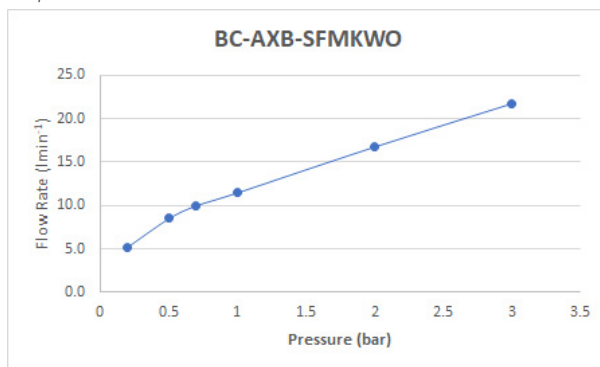

FINISH:

Chrome

MINIMUM OPERATING PRESSURE:

Shower 0.2 bar LP Bath 1.0 bar MP

FLOW RATE AT 3.0 BAR FLOW PRESSURE:

31 l/min

BOOTH & Co.
ENGLAND

Timeless Design. Pioneering Performance.

FINISH:

Chrome

MINIMUM OPERATING PRESSURE:

0.2 bar LP

FLOW RATE AT 3.0 BAR FLOW PRESSURE:

22 l/min

TECHNICAL DRAWING

COLLECTION: AXBRIDGE