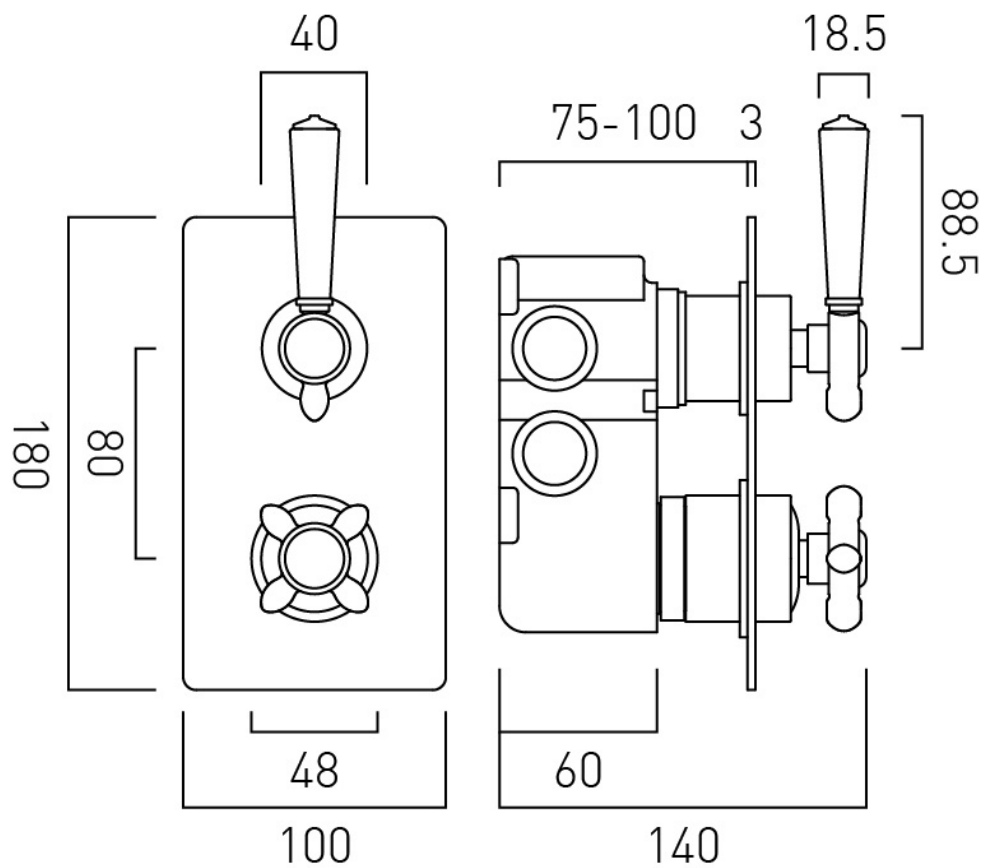

TECHNICAL DRAWING

COLLECTION: AXBRIDGE

PRODUCT CODE: BC-AXB-148/2-CP

BOOTH & Co.
ENGLAND

Timeless Design. Pioneering Performance.

Your journey to distinction awaits.

01934 744466 | sales@vado.com | www.vado.com/booth-and-co