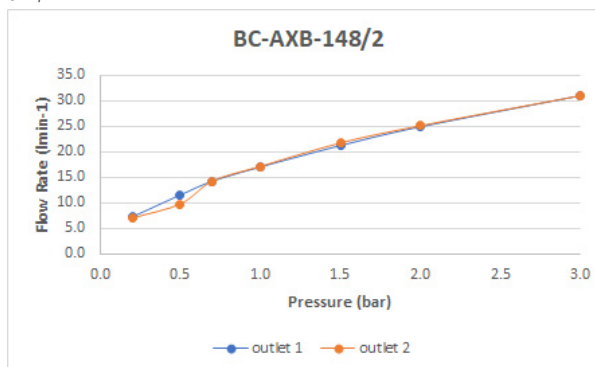

SPECIFICATION SHEET

COLLECTION: AXBRIDGE

PRODUCT CODE: BC-AXB-148/2-CP

DESCRIPTION:

Axbridge
2 Outlet 2 Handle Thermostatic Valve
wall mounted
thermostatic cartridge V-701-34S
diverter cartridge 1 x FL-805-33/2X
2 x 3/4" female inlets
2 x 3/4" female outlets
includes 3/4" - 1/2" adaptors
supplied with mortar/tile guard
min-max wall mount 75-100mm
minimum operating pressure
0.2 bar LP (shower) 1.0 bar MP (bath)

FINISH:

Chrome

MINIMUM OPERATING PRESSURE:

Shower 0.2 bar LP Bath 1.0 bar MP

FLOW RATE AT 3.0 BAR FLOW PRESSURE:

31 l/min

BOOTH & Co.
ENGLAND

Timeless Design. Pioneering Performance.