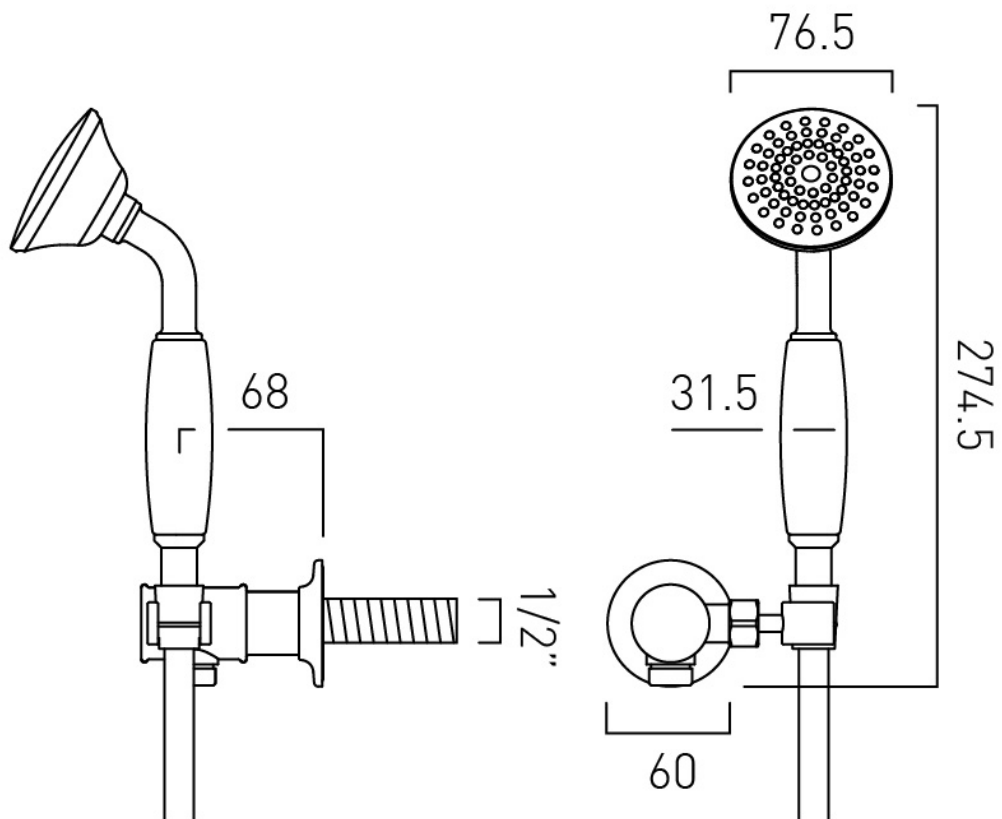

SPECIFICATION SHEET

COLLECTION: AXBRIDGE

PRODUCT CODE: BC-AXB-148/2-CP

DESCRIPTION:

Axbridge
2 Outlet 2 Handle Thermostatic Valve
wall mounted
thermostatic cartridge V-701-34S
diverter cartridge 1 x FL-805-33/2X
2 x 3/4" female inlets
2 x 3/4" female outlets
includes 3/4" - 1/2" adaptors
supplied with mortar/tile guard
min-max wall mount 75-100mm
minimum operating pressure
0.2 bar LP (shower) 1.0 bar MP (bath)

SPECIFICATION SHEET

COLLECTION: AXBRIDGE

PRODUCT CODE: BC-AXB-SFMKWO-CP

DESCRIPTION:

Axbridge
single function mini shower kit
wall mounted
with 150cm hose
and bracket with integrated outlet
1/2" inlet
minimum operating pressure 0.2 bar LP

FINISH:

Chrome

MINIMUM OPERATING PRESSURE:

0.2 bar LP

FLOW RATE AT 3.0 BAR FLOW PRESSURE:

22 l/min

TECHNICAL DRAWING

COLLECTION: AXBRIDGE

PRODUCT CODE: BC-AXB-SFMKW0-CP

SPECIFICATION SHEET

COLLECTION: AXBRIDGE

PRODUCT CODE: BC-AXB-140-CP

DESCRIPTION:

Axbridge
bath spout
wall mounted
with water flow straightener
1/2" inlet
minimum operating pressure 1 bar MP