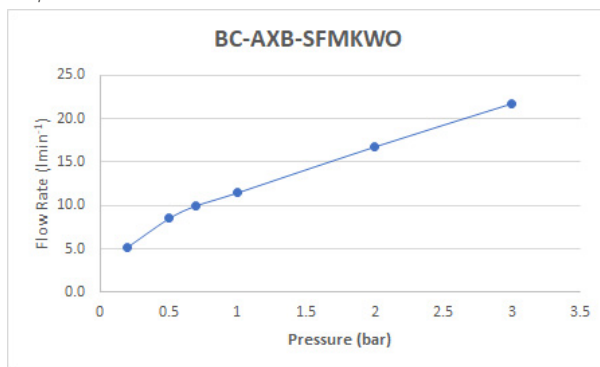

FINISH:

Chrome

MINIMUM OPERATING PRESSURE:

0.2 bar LP

FLOW RATE AT 3.0 BAR FLOW PRESSURE:

22 l/min

TECHNICAL DRAWING

COLLECTION: AXBRIDGE