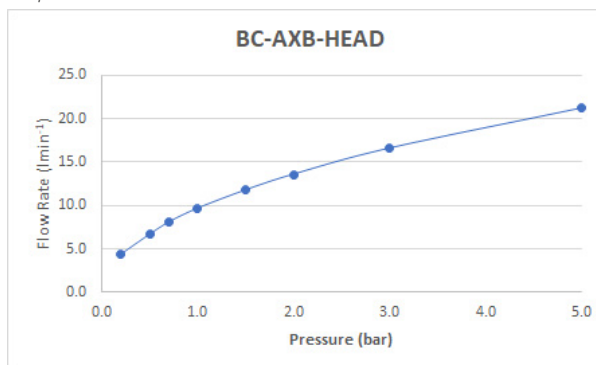

SPECIFICATION SHEET

COLLECTION: AXBRIDGE

PRODUCT CODE: BC-AXB-HEAD/SA-CP

DESCRIPTION:

Axbridge
single function
round shower head with shower arm
wall mounted
200mm (8in) shower head
1/2" threaded inlet
minimum operating pressure 0.2 bar LP

FINISH:

Chrome

MINIMUM OPERATING PRESSURE:

0.2 bar LP

FLOW RATE AT 3.0 BAR FLOW PRESSURE:

21 l/min

TECHNICAL DRAWING

COLLECTION: AXBRIDGE