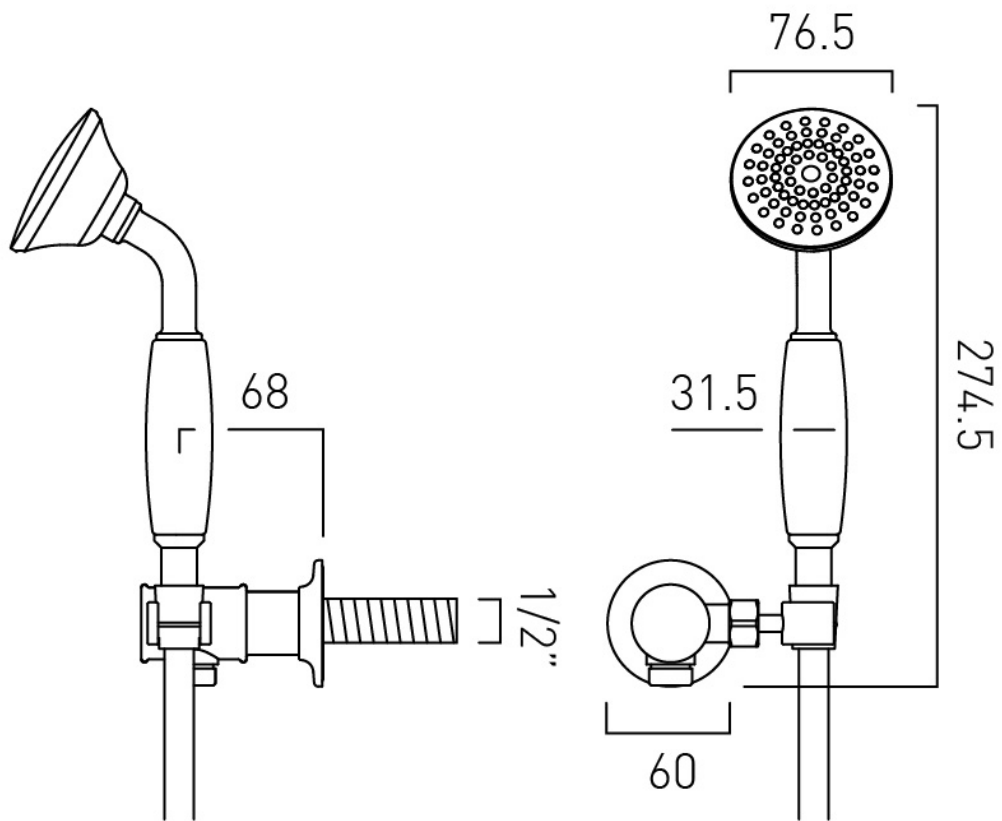

SPECIFICATION SHEET

COLLECTION: AXBRIDGE

PRODUCT CODE: BC-AXB-HEAD/SA-CP

DESCRIPTION:

Axbridge
single function
round shower head with shower arm
wall mounted
200mm (8in) shower head
1/2" threaded inlet
minimum operating pressure 0.2 bar LP

PRODUCT CODE: BC-AXB-HEAD/SA-CP

SPECIFICATION SHEET

COLLECTION: AXBRIDGE

PRODUCT CODE: BC-AXB-SFMKWO-CP

DESCRIPTION:

Axbridge
single function mini shower kit
wall mounted
with 150cm hose
and bracket with integrated outlet
1/2" inlet
minimum operating pressure 0.2 bar LP

FINISH:

Chrome

MINIMUM OPERATING PRESSURE:

0.2 bar LP

FLOW RATE AT 3.0 BAR FLOW PRESSURE:

22 l/min

TECHNICAL DRAWING

COLLECTION: AXBRIDGE

PRODUCT CODE: BC-AXB-SFMKW0-CP

SPECIFICATION SHEET

COLLECTION: AXBRIDGE

PRODUCT CODE: BC-AXB-140-CP

DESCRIPTION:

Axbridge
bath spout
wall mounted
with water flow straightener
1/2" inlet
minimum operating pressure 1 bar MP