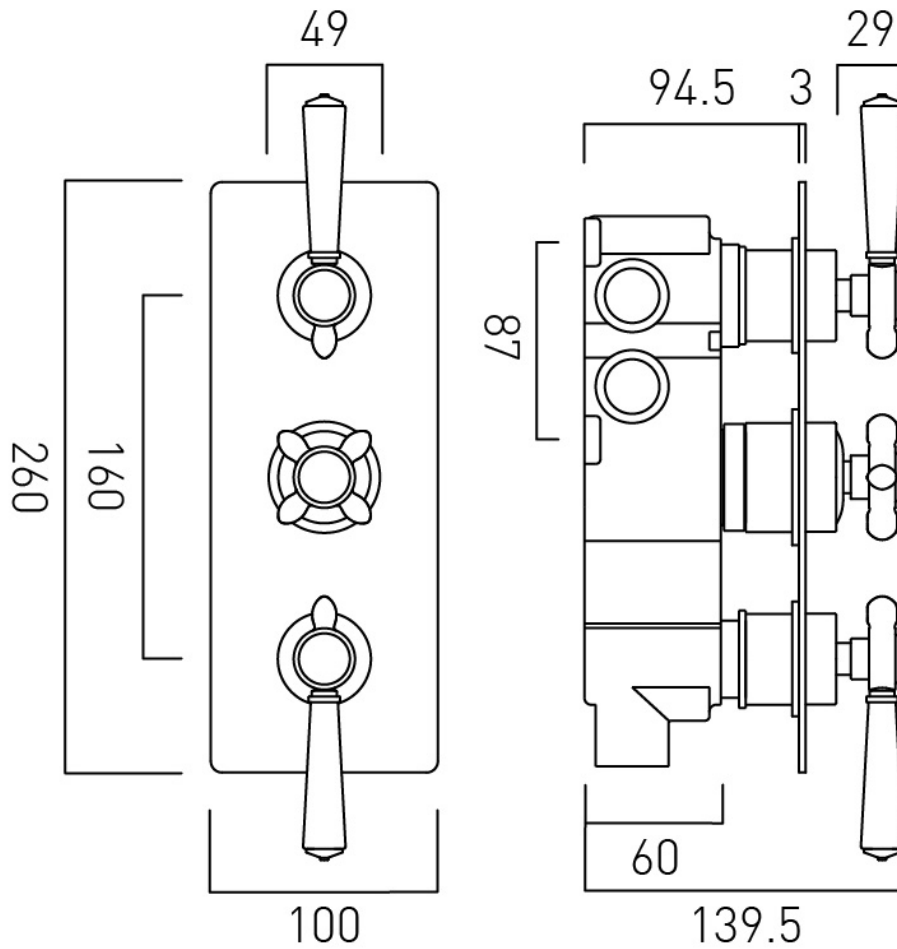

TECHNICAL DRAWING

COLLECTION: AXBRIDGE

PRODUCT CODE: BC-AXB-128/3-CP

BOOTH & Co.
ENGLAND

Timeless Design. Pioneering Performance.

Your journey to distinction awaits.

01934 744466 | sales@vado.com | www.vado.com/booth-and-co