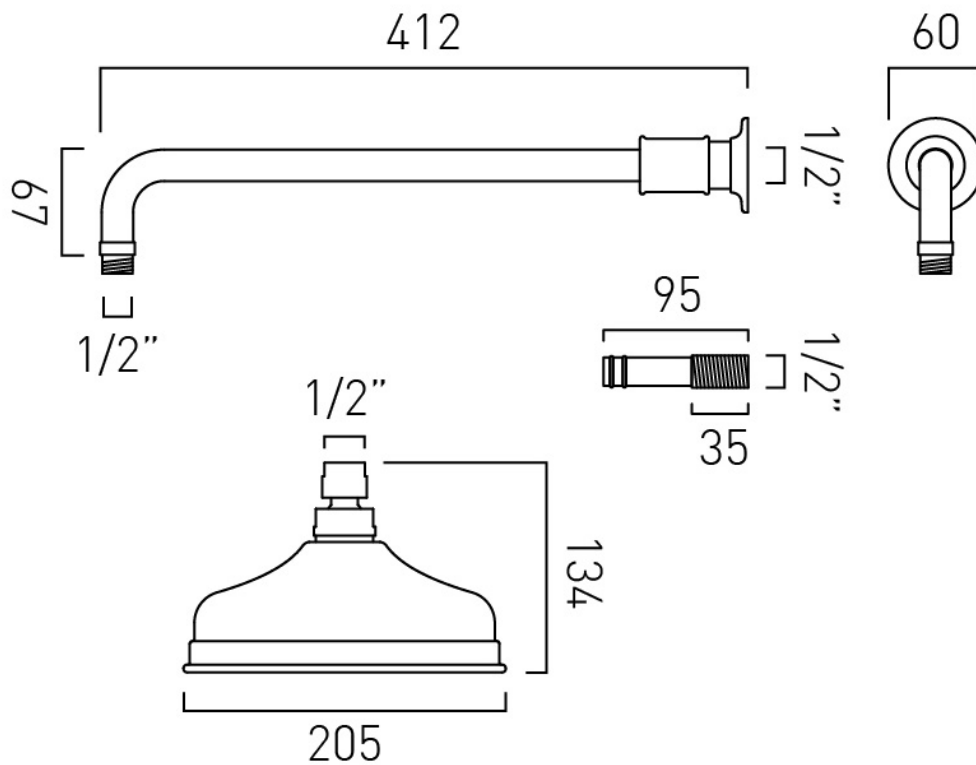

SPECIFICATION SHEET

COLLECTION: AXBRIDGE

PRODUCT CODE: BC-AXB-HEAD/SA-CP

DESCRIPTION:

Axbridge
single function
round shower head with shower arm
wall mounted
200mm (8in) shower head
1/2" threaded inlet
minimum operating pressure 0.2 bar LP

PRODUCT CODE: BC-AXB-HEAD/SA-CP

SPECIFICATION SHEET

COLLECTION: AXBRIDGE

PRODUCT CODE: BC-AXB-SFMKWO-CP

DESCRIPTION:

Axbridge
single function mini shower kit
wall mounted
with 150cm hose
and bracket with integrated outlet
1/2" inlet
minimum operating pressure 0.2 bar LP