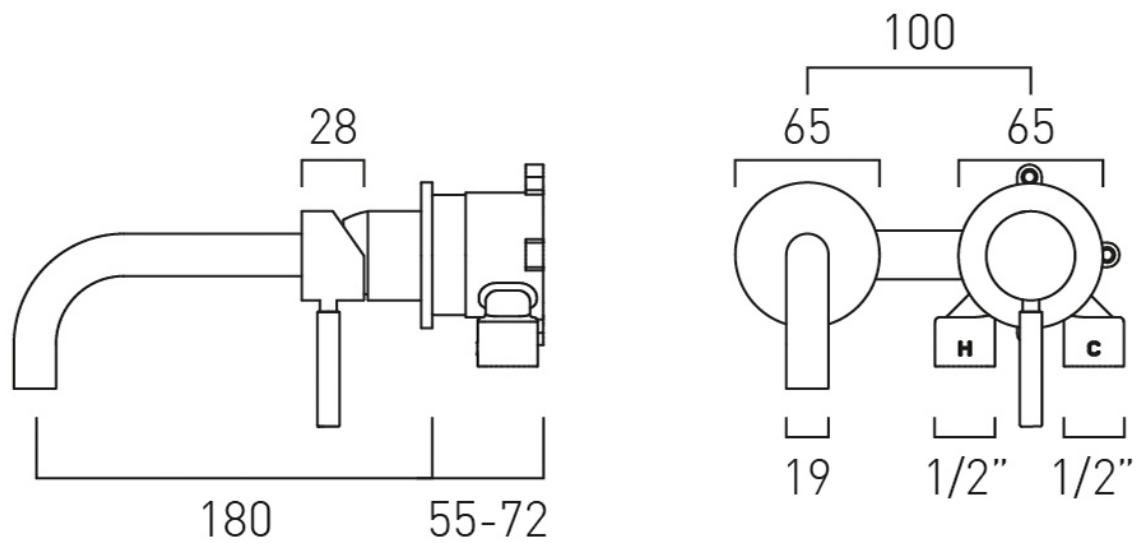

SPECIFICATION SHEET

COLLECTION: KNURLED ACCENTS

PRODUCT CODE: IND-ORI209SA-BLKK

DESCRIPTION:

knurled Accents slimline 2 hole basin mixer
single lever, wall mounted
with water flow aerator
ceramic cartridge CAR-K35B
2 x 1/2" inlets
min-max wall mount 55-72mm
tile-to mortar guard included
wall mount drill hole diameters:
spout 40-48mm handle 45-48mm
minimum operating pressure 0.2 bar LP

FINISH:

Brushed Black

FLOW REGULATOR:

5l/min fitted as standard

MINIMUM OPERATING PRESSURE:

0.2 bar LP

FLOW RATE AT 3.0 BAR FLOW PRESSURE:

4.9 l/m

15 year guarantee

tel: 01934 744466
email: sales@vado.com
www.vado.com

where inspiration flows
taps | showering | accessories

TECHNICAL DRAWING

COLLECTION: KNURLED ACCENTS

PRODUCT CODE: IND-ORI209SA-BLKK

tel: 01934 744466
email: sales@vado.com
www.vado.com