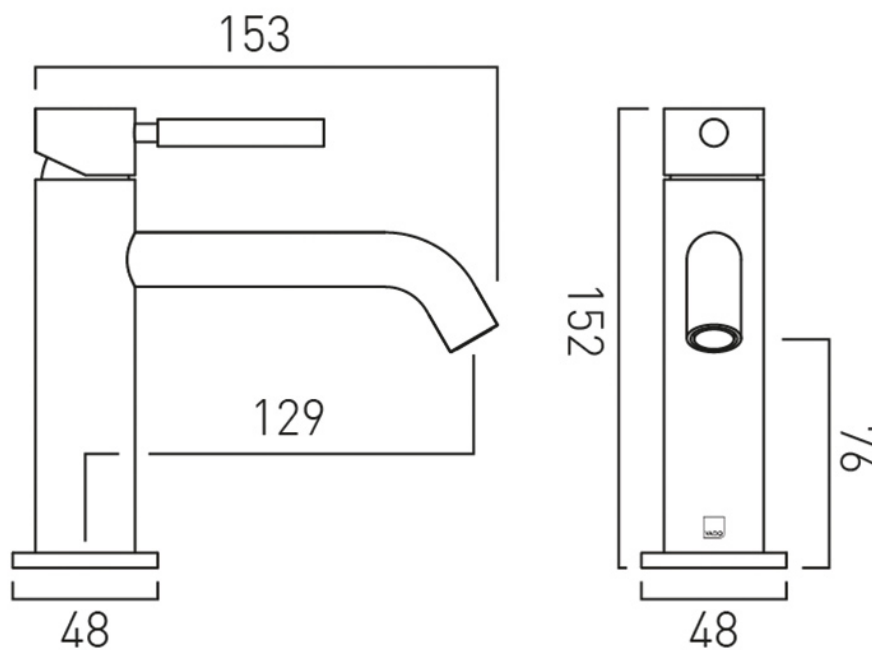

SPECIFICATION SHEET

COLLECTION: KNURLED ACCENTS

PRODUCT CODE: IND-ORI200/SB-BRGK

DESCRIPTION:

knurled Accents slimline 2 hole basin mixer
single lever, wall mounted
with water flow aerator
ceramic cartridge CAR-K35B
2 x 1/2" inlets
min-max wall mount 55-72mm
tile-to mortar guard included
wall mount drill hole diameters:
spout 40-48mm handle 45-48mm
minimum operating pressure 0.2 bar LP

FINISH:

Brushed Gold

FLOW REGULATOR:

5l/min fitted as standard

MINIMUM OPERATING PRESSURE:

1.0 bar MP

FLOW RATE AT 3.0 BAR FLOW PRESSURE:

5 l/min

tel: 01934 744466
email: sales@vado.com
www.vado.com

where inspiration flows
taps | showering | accessories

TECHNICAL DRAWING

COLLECTION: KNURLED ACCENTS

PRODUCT CODE: IND-ORI200/SB-BRGK

tel: 01934 744466
email: sales@vado.com
www.vado.com