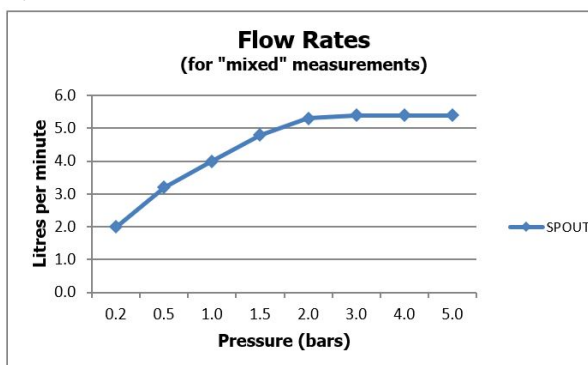

FINISH:

Brushed Gold

FLOW REGULATOR:

5l/min fitted as standard

MINIMUM OPERATING PRESSURE:

1.0 bar MP

FLOW RATE AT 3.0 BAR FLOW PRESSURE:

5 l/min