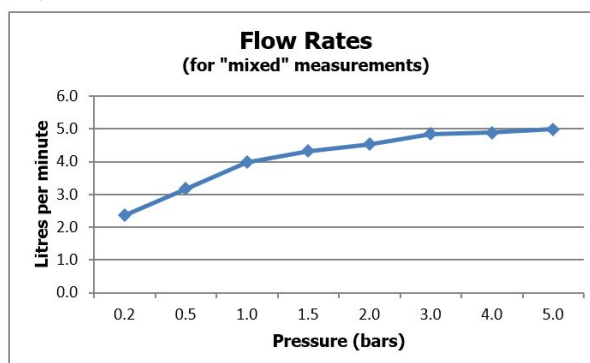

FINISH:

Brushed Gold

FLOW REGULATOR:

5 l/m flow regulator fitted as standard

MINIMUM OPERATING PRESSURE:

0.2 bar LP

FLOW RATE AT 3.0 BAR FLOW PRESSURE:

4.9 l/m