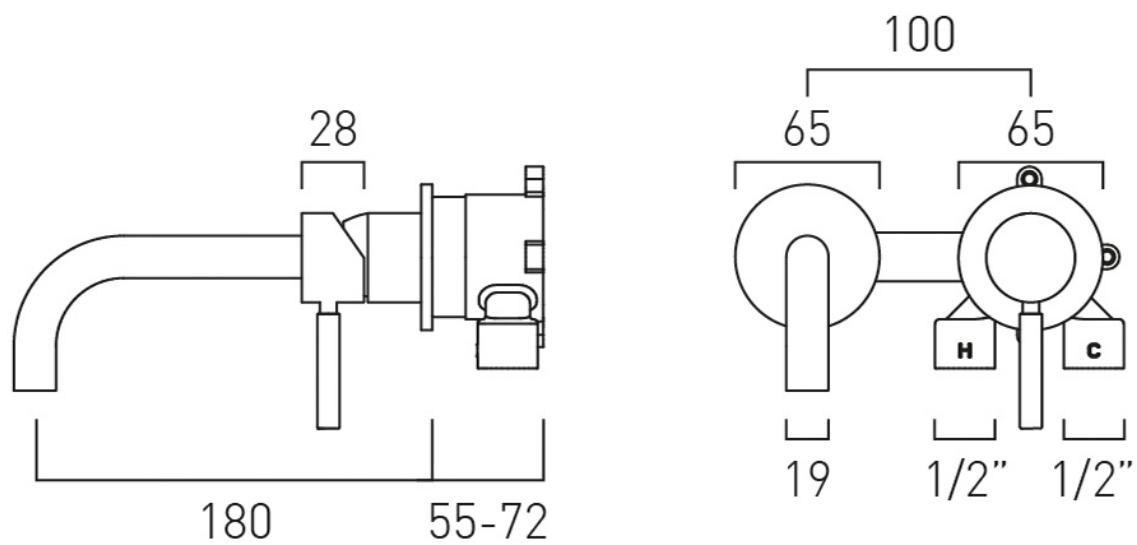

SPECIFICATION SHEET

COLLECTION: KNURLED ACCENTS

PRODUCT CODE: IND-ORI209SA-BRGK

DESCRIPTION:

knurled Accents slimline 2 hole basin mixer
single lever, wall mounted
with water flow aerator
ceramic cartridge CAR-K35B
2 x 1/2" inlets
min-max wall mount 55-72mm
tile-to mortar guard included
wall mount drill hole diameters:
spout 40-48mm handle 45-48mm
minimum operating pressure 0.2 bar LP

FINISH:

Brushed Gold

FLOW REGULATOR:

5 l/m flow regulator fitted as standard

MINIMUM OPERATING PRESSURE:

0.2 bar LP

FLOW RATE AT 3.0 BAR FLOW PRESSURE:

4.9 l/m

15 year guarantee

tel: 01934 744466
email: sales@vado.com
www.vado.com

where inspiration flows
taps | showering | accessories

TECHNICAL DRAWING

COLLECTION: KNURLED ACCENTS

PRODUCT CODE: IND-ORI209SA-BRGK

tel: 01934 744466
email: sales@vado.com
www.vado.com