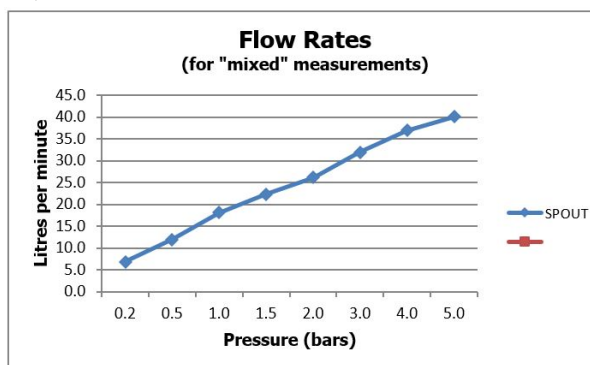

## DESCRIPTION:

knurled Accents Tablet  
2 outlet 2 handle  
vertical concealed thermostatic shower valve  
with all-flow function  
thermostatic cartridge V-704-34S  
diverter cartridge FL-802-33/2MX  
2 x 3/4" female inlets  
2 x 3/4" female outlets  
includes 3/4" - 1/2" adaptors  
tile-to mortar guard included  
min-max wall mount 75-100mm  
optimum installation depth 87mm  
minimum operating pressure  
0.2 bar LP (shower) 1.0 bar MP (bath)

## MINIMUM OPERATING PRESSURE:

0.2 bar LP (shower) 1.0 bar MP (bath)

## FLOW RATE AT 3.0 BAR FLOW PRESSURE:

32 l/min

15 year guarantee

tel: 01934 744466  
email: sales@vado.com  
www.vado.com

where inspiration flows  
taps | showering | accessories