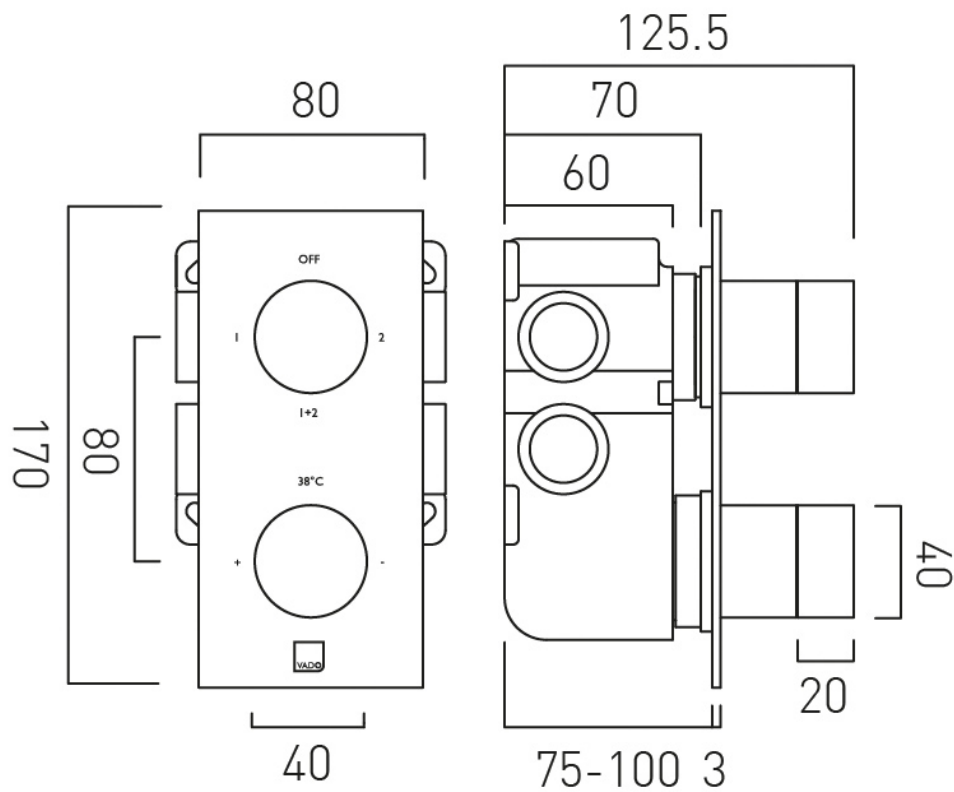

TECHNICAL DRAWING

COLLECTION: KNURLED ACCENTS

PRODUCT CODE: IND-T148/2-BRGK

tel: 01934 744466
email: sales@vado.com
www.vado.com

where inspiration flows
taps | showering | accessories