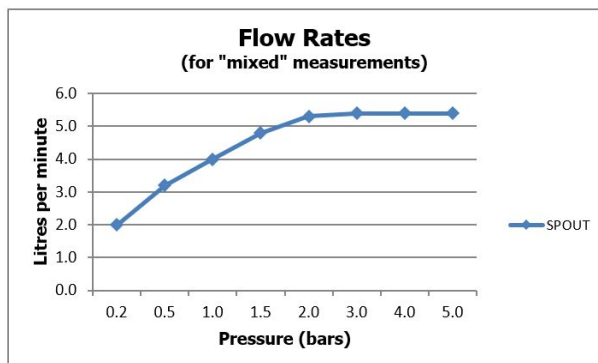

SPECIFICATION SHEET

COLLECTION: KNURLED ACCENTS

PRODUCT CODE: IND-ORI200/SB-BRNK

FINISH:

Brushed Nickel

FLOW REGULATOR:

5l/min fitted as standard

MINIMUM OPERATING PRESSURE:

1.0 bar MP

FLOW RATE AT 3.0 BAR FLOW PRESSURE:

5 l/min

tel: 01934 744466
email: sales@vado.com
www.vado.com

where inspiration flows
taps | showering | accessories