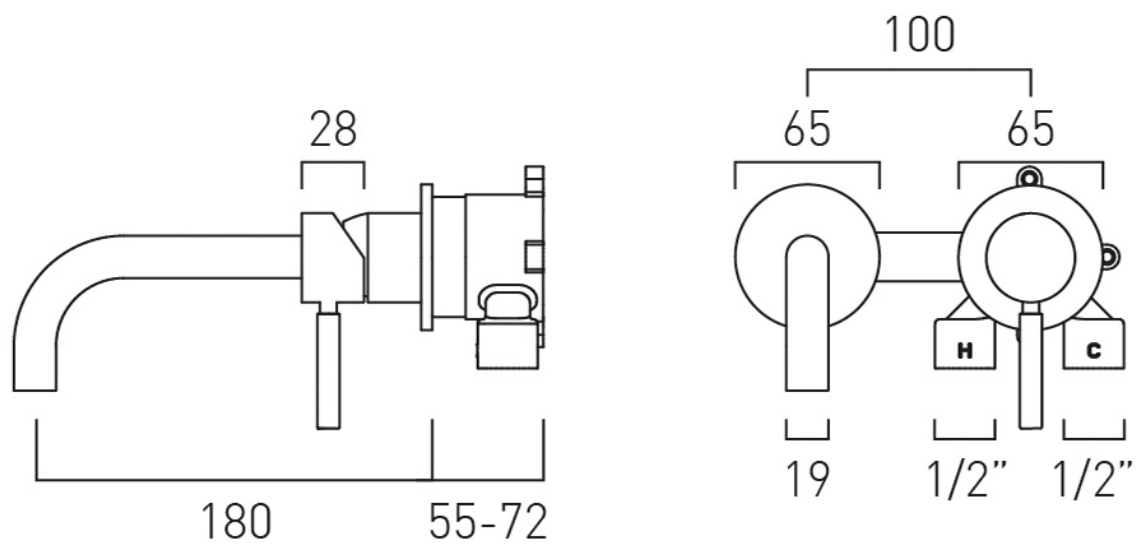

# SPECIFICATION SHEET

**COLLECTION:** KNURLED ACCENTS

**PRODUCT CODE:** IND-ORI209SA-BRNK

**DESCRIPTION:**

knurled Accents slimline 2 hole basin mixer  
single lever, wall mounted  
with water flow aerator  
ceramic cartridge CAR-K35B  
2 x 1/2" inlets  
min-max wall mount 55-72mm  
tile-to mortar guard included  
wall mount drill hole diameters:  
spout 40-48mm handle 45-48mm  
minimum operating pressure 0.2 bar LP

**FINISH:**

Brushed Nickel

**FLOW REGULATOR:**

5 l/m flow regulator fitted as standard

**MINIMUM OPERATING PRESSURE:**

0.2 bar LP

**FLOW RATE AT 3.0 BAR FLOW PRESSURE:**

4.9 l/m

# TECHNICAL DRAWING

**COLLECTION:** KNURLED ACCENTS

**PRODUCT CODE:** IND-ORI209SA-BRNK

tel: 01934 744466  
email: sales@vado.com  
www.vado.com

**where inspiration flows**  
taps | showering | accessories