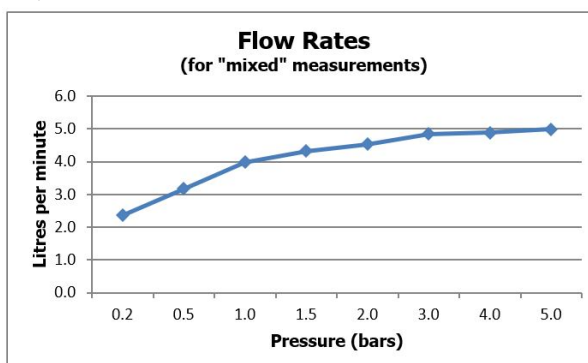

**FINISH:**

Brushed Nickel

**FLOW REGULATOR:**

5 l/m flow regulator fitted as standard

**MINIMUM OPERATING PRESSURE:**

0.2 bar LP

**FLOW RATE AT 3.0 BAR FLOW PRESSURE:**

4.9 l/m