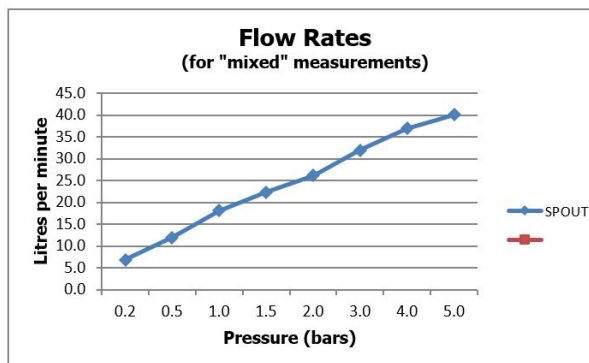

SPECIFICATION SHEET

COLLECTION: KNURLED ACCENTS

PRODUCT CODE: IND-T148/2-BRNK

DESCRIPTION:

knurled Accents Tablet
2 outlet 2 handle
vertical concealed thermostatic shower valve
with all-flow function
thermostatic cartridge V-704-34S
diverter cartridge FL-802-33/2MX
2 x 3/4" female inlets
2 x 3/4" female outlets
includes 3/4" - 1/2" adaptors
tile-to mortar guard included
min-max wall mount 75-100mm
optimum installation depth 87mm
minimum operating pressure
0.2 bar LP (shower) 1.0 bar MP (bath)

FINISH:

Brushed Nickel

MINIMUM OPERATING PRESSURE:

0.2 bar LP (shower) 1.0 bar MP (bath)

FLOW RATE AT 3.0 BAR FLOW PRESSURE:

32 l/min

15 year guarantee

tel: 01934 744466
email: sales@vado.com
www.vado.com