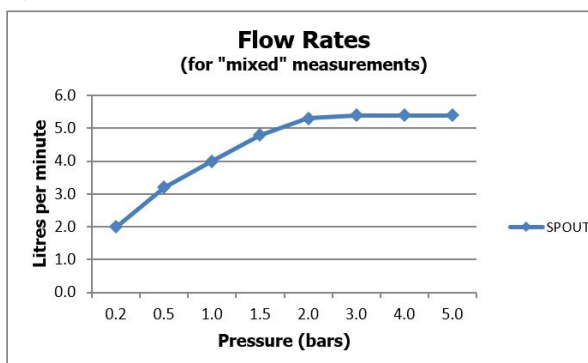

# SPECIFICATION SHEET

**COLLECTION:** KNURLED ACCENTS

**PRODUCT CODE:** ORI-200/CC-CPK

**DESCRIPTION:**

slimline Knurled Accents mono basin mixer  
single lever, deck mounted, smooth bodied  
with universal basin waste  
with water flow aerator  
ceramic cartridge C-010-N25  
2 x 1/2" nut x 400mm fl exipipe connections  
deck mount drill hole diameter 35mm  
minimum operating pressure 1.0 bar MP

**FINISH:**

Chrome

**FLOW REGULATOR:**

5l/min fitted as standard

**MINIMUM OPERATING PRESSURE:**

1.0 bar MP

**FLOW RATE AT 3.0 BAR FLOW PRESSURE:**

5 l/min