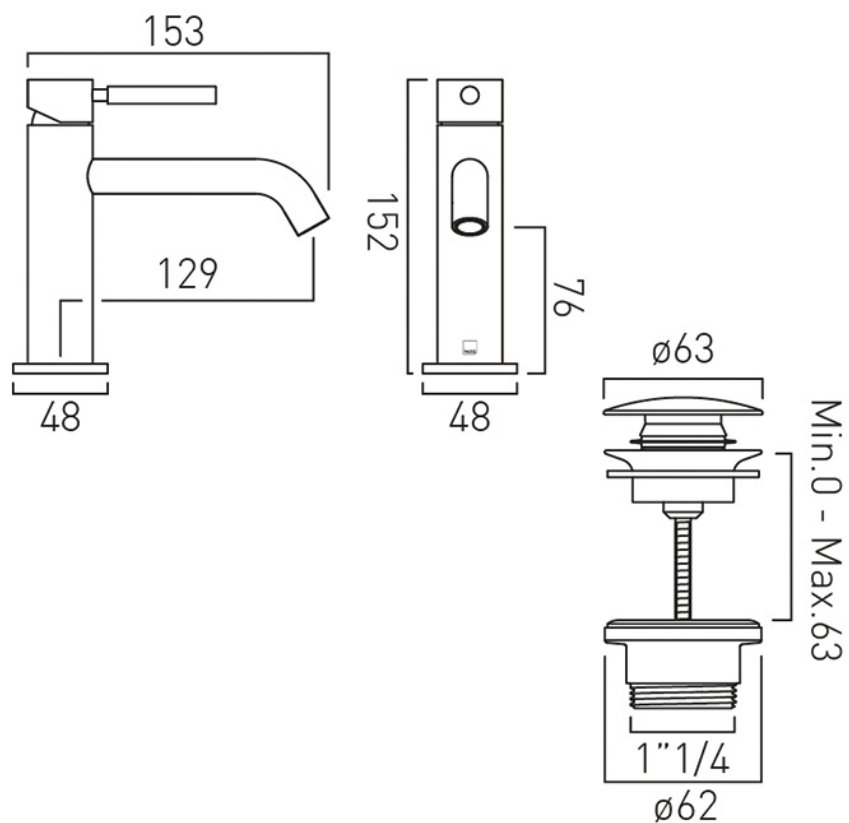

# SPECIFICATION SHEET

**COLLECTION:** KNURLED ACCENTS

**PRODUCT CODE:** ORI-200/CC-CPK

**DESCRIPTION:**

slimline Knurled Accents mono basin mixer  
single lever, deck mounted, smooth bodied  
with universal basin waste  
with water flow aerator  
ceramic cartridge C-010-N25  
2 x 1/2" nut x 400mm fl exipipe connections  
deck mount drill hole diameter 35mm  
minimum operating pressure 1.0 bar MP

**FINISH:**

Chrome

**FLOW REGULATOR:**

5l/min fitted as standard

**MINIMUM OPERATING PRESSURE:**

1.0 bar MP

**FLOW RATE AT 3.0 BAR FLOW PRESSURE:**

5 l/min

# TECHNICAL DRAWING

**COLLECTION:** KNURLED ACCENTS

**PRODUCT CODE:** ORI-200/CC-CPK

tel: 01934 744466  
email: sales@vado.com  
www.vado.com

**where inspiration flows**  
taps | showering | accessories