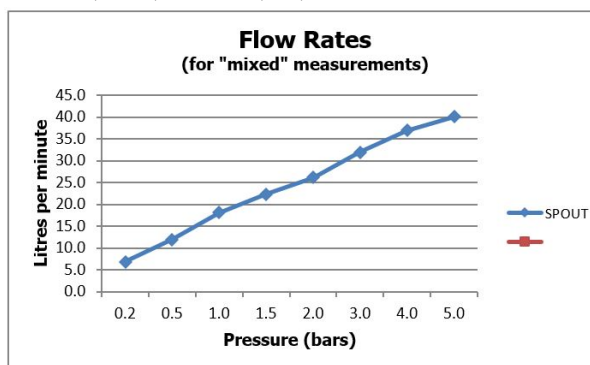

SPECIFICATION SHEET

COLLECTION: KNURLED ACCENTS

PRODUCT CODE: TAB-148/2-CPK

DESCRIPTION:

Tablet Knurled Accents 2 outlet 2 handle vertical concealed thermostatic shower valve with all-flow function
thermostatic cartridge V-704-34S
diverter cartridge FL-802-33/2MX
2 x 3/4" female inlets / 2 x 3/4" female outlets
includes 3/4" - 1/2" adaptors
supplied with mortar/tile guard
min-max wall mount 75-100mm
optimum installation depth 87mm
MOP - 0.2 bar LP (shower) 1.0 bar MP (bath)

FINISH:

Chrome

MINIMUM OPERATING PRESSURE:

0.2 bar LP (shower) 1.0 bar MP (bath)

15 year guarantee

tel: 01934 744466
email: sales@vado.com
www.vado.com

where inspiration flows
taps | showering | accessories