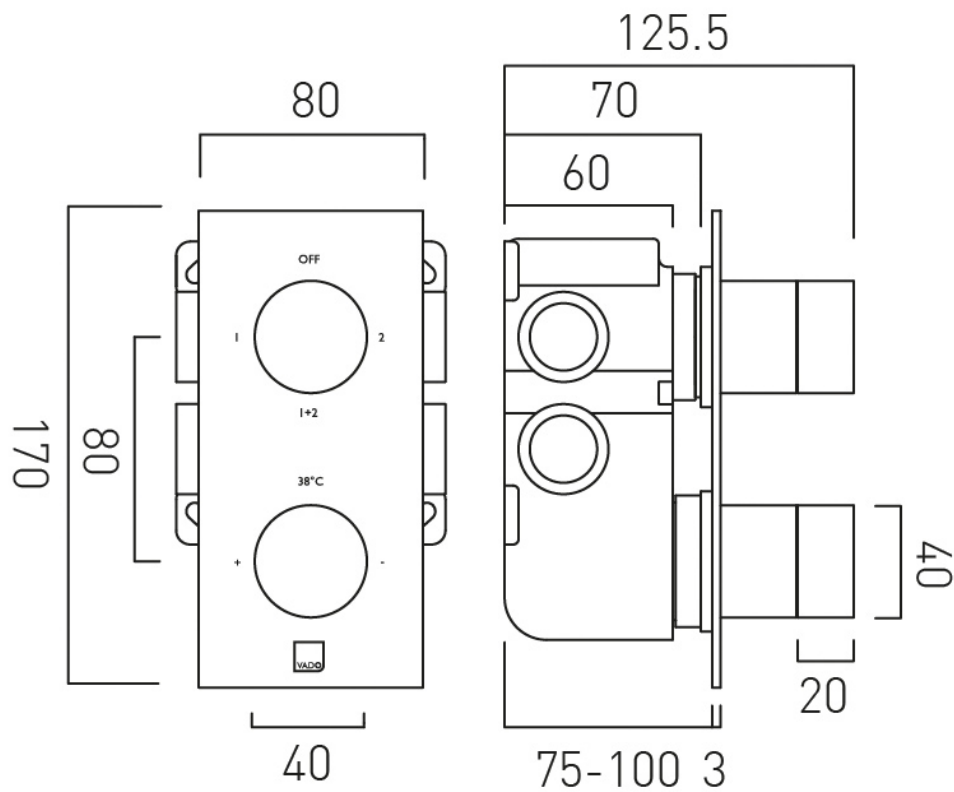

SPECIFICATION SHEET

COLLECTION: KNURLED ACCENTS

PRODUCT CODE: TAB-148/2-CPK

DESCRIPTION:

Tablet Knurled Accents 2 outlet 2 handle vertical concealed thermostatic shower valve with all-flow function
thermostatic cartridge V-704-34S
diverter cartridge FL-802-33/2MX
2 x 3/4" female inlets / 2 x 3/4" female outlets
includes 3/4" - 1/2" adaptors
supplied with mortar/tile guard
min-max wall mount 75-100mm
optimum installation depth 87mm
MOP - 0.2 bar LP (shower) 1.0 bar MP (bath)

FINISH:

Chrome

MINIMUM OPERATING PRESSURE:

0.2 bar LP (shower) 1.0 bar MP (bath)

15 year guarantee

tel: 01934 744466
email: sales@vado.com
www.vado.com

where inspiration flows
taps | showering | accessories

TECHNICAL DRAWING

COLLECTION: KNURLED ACCENTS

PRODUCT CODE: TAB-148/2-CPK

tel: 01934 744466
email: sales@vado.com
www.vado.com

where inspiration flows
taps | showering | accessories