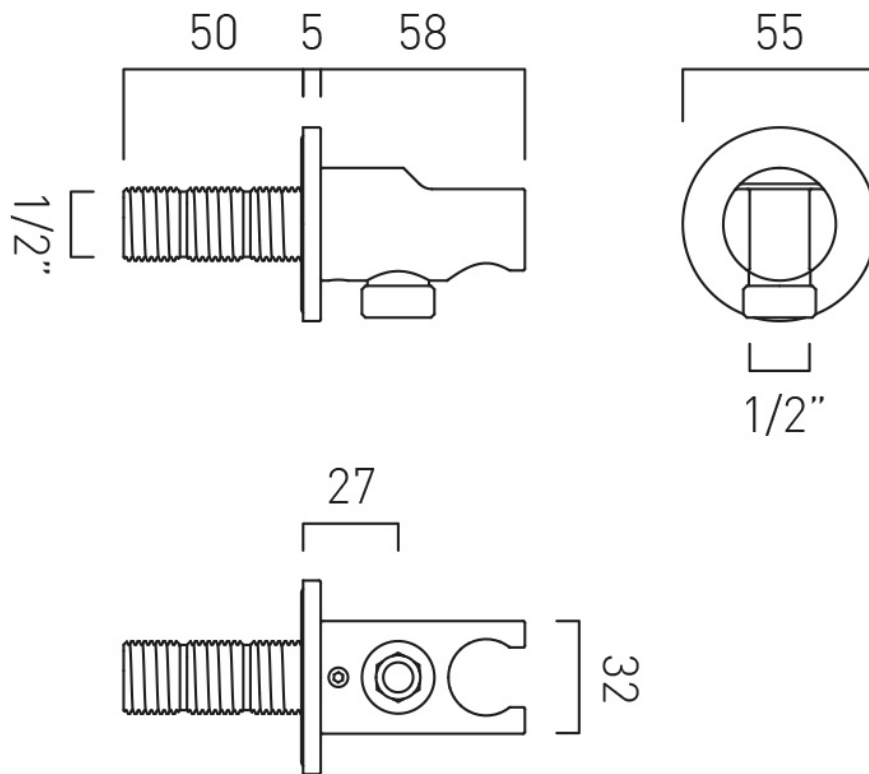

# SPECIFICATION SHEET

**COLLECTION:** ELEMENTS

**PRODUCT CODE:** ELE-OUTLETBRACK3-C/P

**DESCRIPTION:**

Elements  
integrated outlet  
and shower bracket  
wall mounted  
1/2" threaded inlet  
1/2" threaded outlet

**FINISH:**

Chrome

**FLOW REGULATOR:**

N

tel: 01934 744466  
email: sales@vado.com  
www.vado.com

**where inspiration flows**  
taps | showering | accessories

# TECHNICAL DRAWING

**COLLECTION:** ELEMENTS

**PRODUCT CODE:** ELE-OUTLETBRACK3-C/P

tel: 01934 744466  
email: sales@vado.com  
www.vado.com

**where inspiration flows**  
taps | showering | accessories