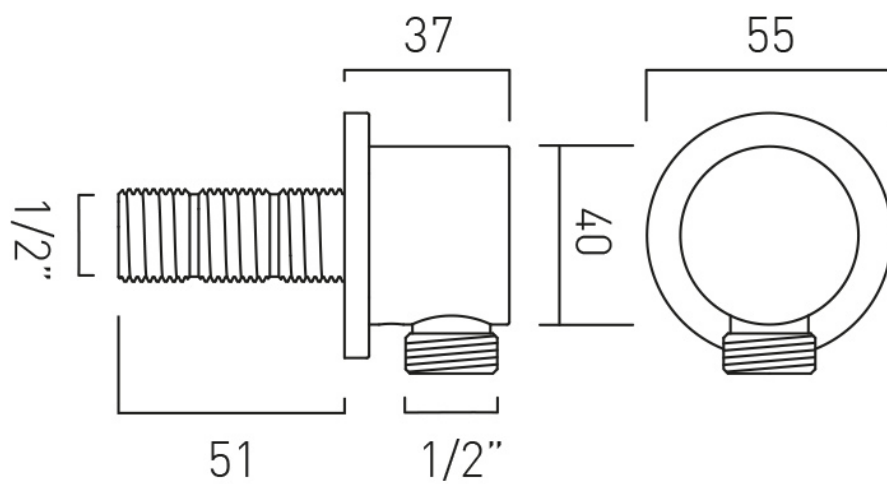

SPECIFICATION SHEET

COLLECTION: ELEMENTS

PRODUCT CODE: ELE-OUTLET2-C/P

DESCRIPTION:

Elements
wall outlet
1/2" threaded inlet
1/2" threaded outlet

FINISH:

Chrome

FLOW REGULATOR:

N

tel: 01934 744466
email: sales@vado.com
www.vado.com

where inspiration flows
taps | showering | accessories

TECHNICAL DRAWING

COLLECTION: ELEMENTS

PRODUCT CODE: ELE-OUTLET2-C/P

tel: 01934 744466
email: sales@vado.com
www.vado.com