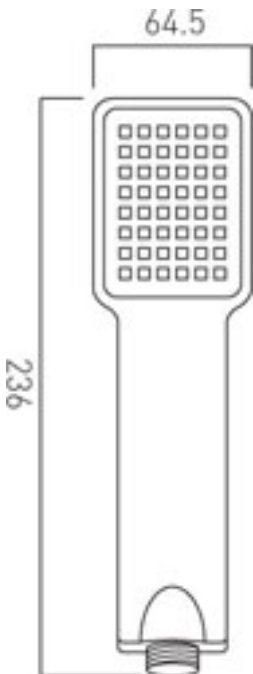

Technical sheet: WG-V2HANDSET

single function shower handset

chrome

0.2 bar LP

Technical drawing

All products include a 12 year guarantee.