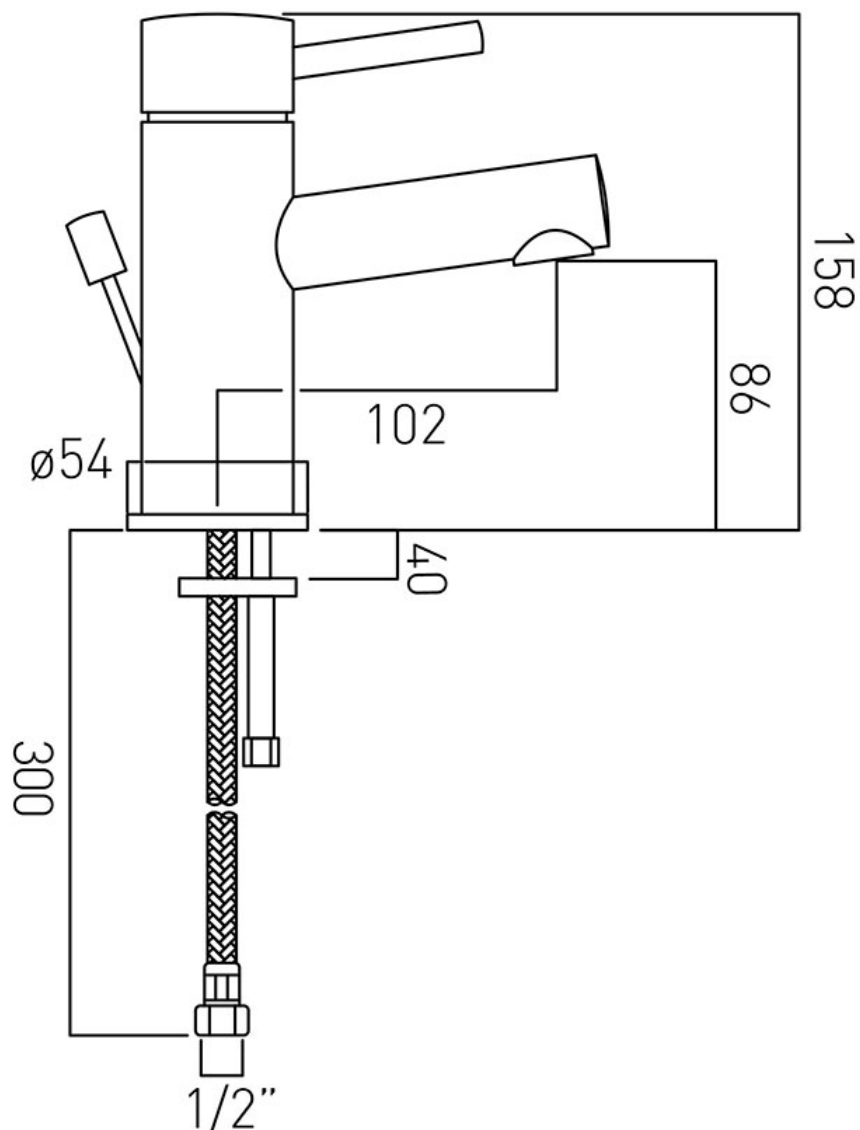

SPECIFICATION SHEET

COLLECTION: ZOO

PRODUCT CODE: ZOO-100F-C/P

DESCRIPTION:

mono basin mixer
single lever
deck mounted
with pop-up waste
with water flow aerator
ceramic cartridge CAR-K40A
deck mount drill hole diameter 35mm
minimum operating pressure 0.2 bar LP

FINISH:

Chrome

FLOW REGULATOR:

FR-100/5-PLA

MINIMUM OPERATING PRESSURE:

0.2 bar LP

FLOW RATE AT 3.0 BAR FLOW PRESSURE:

5.1 l/m

tel: 01934 744466
email: sales@vado.com
www.vado.com

where inspiration flows
taps | showering | accessories

TECHNICAL DRAWING

COLLECTION: ZOO

PRODUCT CODE: ZOO-100F-C/P

tel: 01934 744466
email: sales@vado.com
www.vado.com