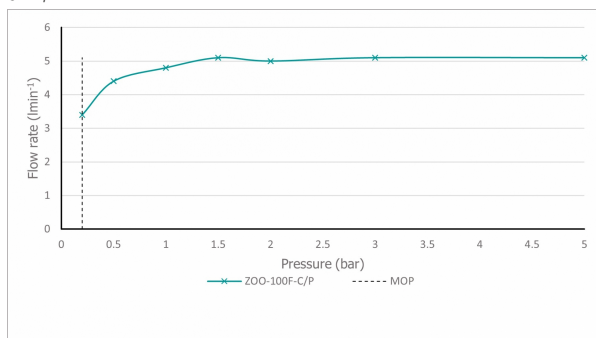

SPECIFICATION SHEET

COLLECTION: ZOO

PRODUCT CODE: ZOO-100F-C/P

DESCRIPTION:

mono basin mixer
single lever
deck mounted
with pop-up waste
with water flow aerator
ceramic cartridge CAR-K40A
deck mount drill hole diameter 35mm
minimum operating pressure 0.2 bar LP

FINISH:

Chrome

FLOW REGULATOR:

FR-100/5-PLA

MINIMUM OPERATING PRESSURE:

0.2 bar LP

FLOW RATE AT 3.0 BAR FLOW PRESSURE:

5.1 l/m