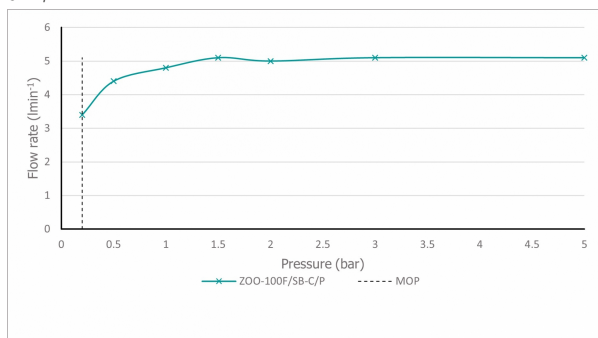

## DESCRIPTION:

mono basin mixer  
single lever  
deck mounted  
smooth bodied  
without universal basin waste  
with water flow aerator  
ceramic cartridge CAR-K40A  
deck mount drill hole diameter 35mm  
minimum operating pressure 0.2 bar LP

## FLOW REGULATOR:

FR-100/5-PLA

## MINIMUM OPERATING PRESSURE:

0.2 bar LP

## FLOW RATE AT 3.0 BAR FLOW PRESSURE:

5.1 l/m

15 year guarantee

tel: 01934 744466  
email: sales@vado.com  
www.vado.com

**where inspiration flows**  
taps | showering | accessories