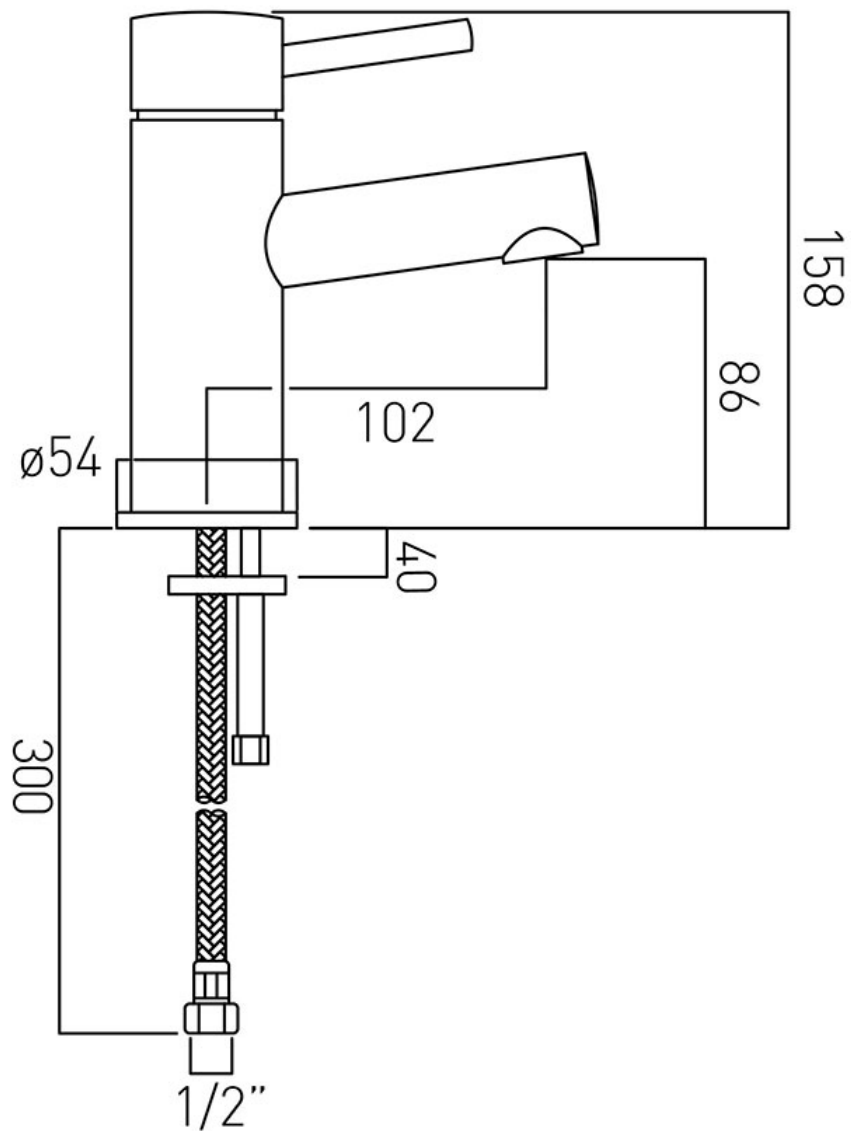

## DESCRIPTION:

mono basin mixer  
single lever  
deck mounted  
smooth bodied  
without universal basin waste  
with water flow aerator  
ceramic cartridge CAR-K40A  
deck mount drill hole diameter 35mm  
minimum operating pressure 0.2 bar LP

## FLOW REGULATOR:

FR-100/5-PLA

## FLOW RATE AT 3.0 BAR FLOW PRESSURE:

5.1 l/m

15 year guarantee

tel: 01934 744466  
email: sales@vado.com  
www.vado.com

**where inspiration flows**  
taps | showering | accessories

# TECHNICAL DRAWING

**COLLECTION:** Z00

**PRODUCT CODE:** Z00-100F/SB-C/P

tel: 01934 744466  
email: sales@vado.com  
www.vado.com

**where inspiration flows**  
taps | showering | accessories