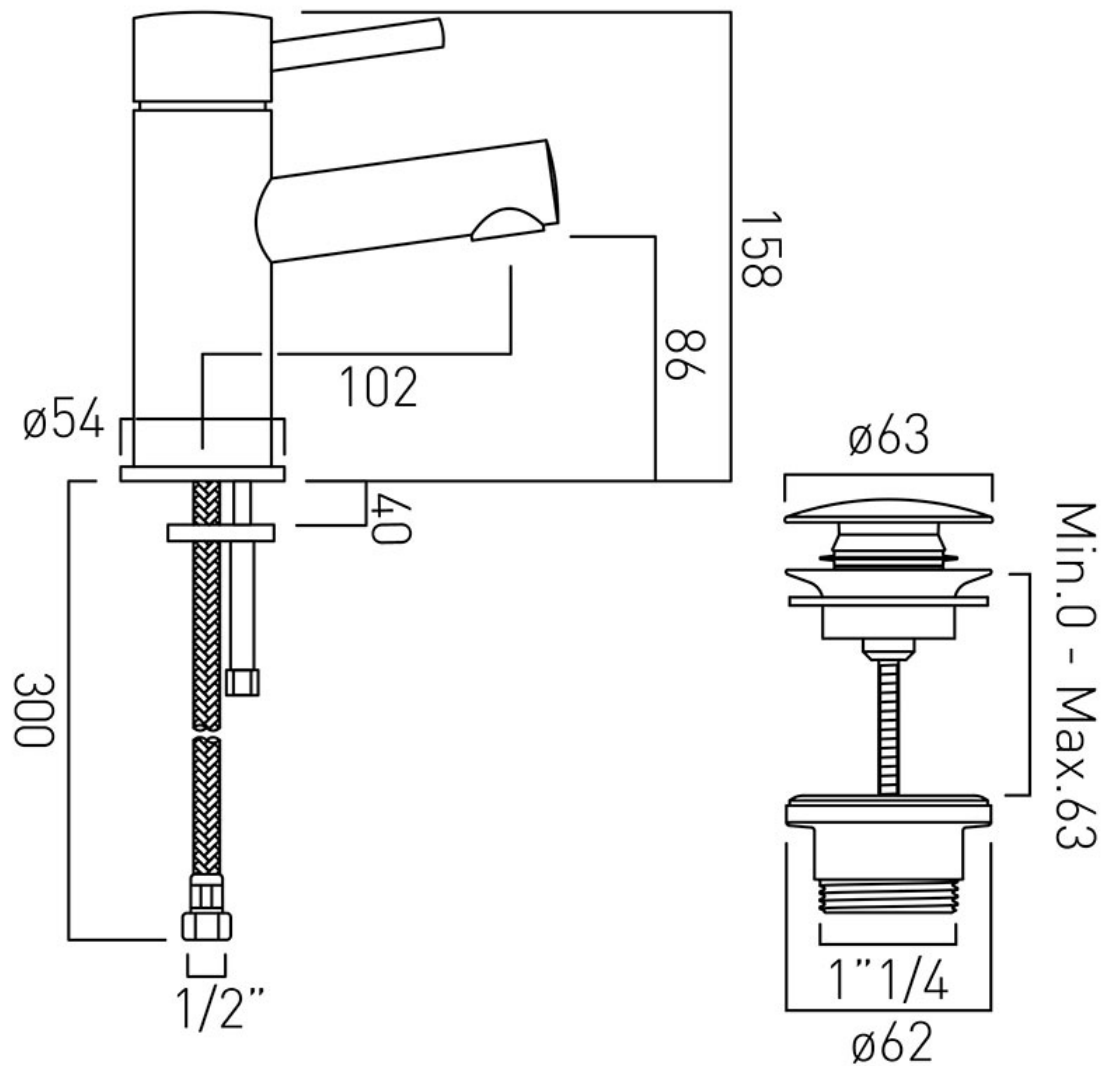

SPECIFICATION SHEET

COLLECTION: ZOO

PRODUCT CODE: ZOO-100F/CC-C/P

DESCRIPTION:

mono basin mixer
single lever
deck mounted
smooth bodied
with universal basin waste
with water flow aerator
ceramic cartridge CAR-K40A
deck mount drill hole diameter 35mm
minimum operating pressure 0.2 bar LP

FINISH:

Chrome

FLOW REGULATOR:

FR-100/5-PLA

MINIMUM OPERATING PRESSURE:

0.2 bar LP

FLOW RATE AT 3.0 BAR FLOW PRESSURE:

5.1 l/m

15 year guarantee

tel: 01934 744466
email: sales@vado.com
www.vado.com

where inspiration flows
taps | showering | accessories

TECHNICAL DRAWING

COLLECTION: ZOO

PRODUCT CODE: ZOO-100F/CC-C/P

tel: 01934 744466
email: sales@vado.com
www.vado.com