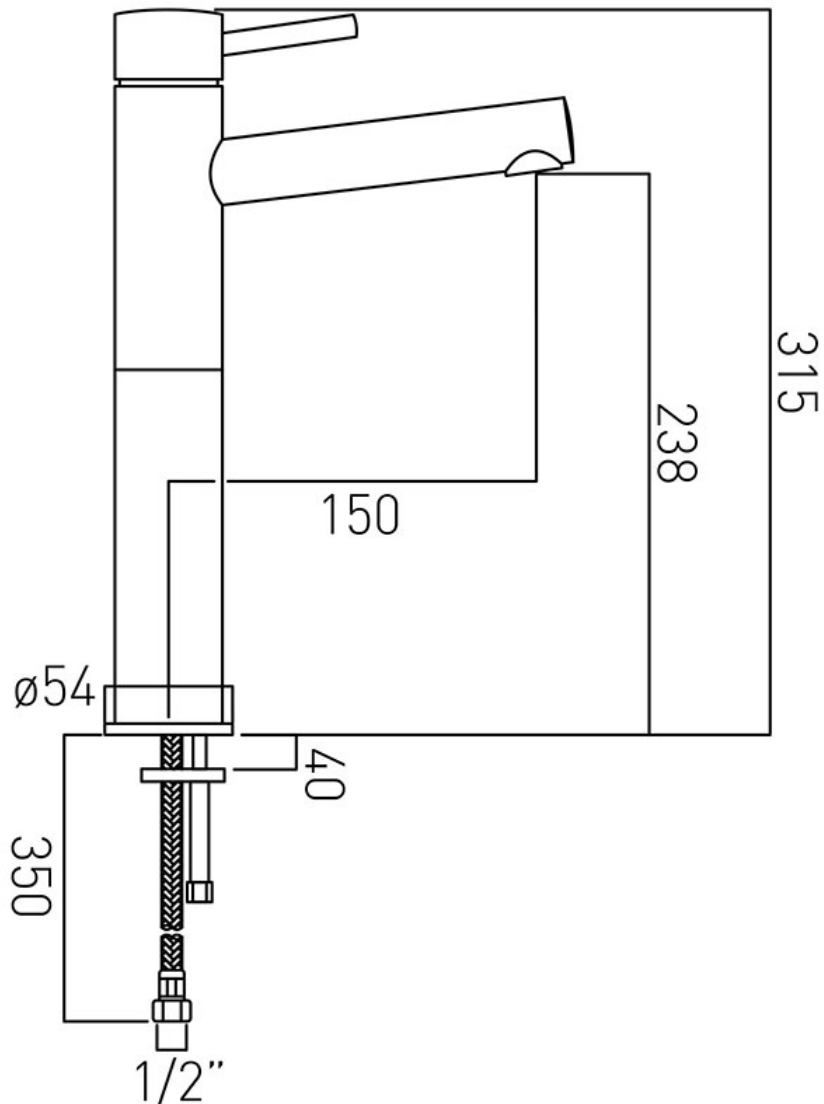

# SPECIFICATION SHEET

**COLLECTION:** ZOO

**PRODUCT CODE:** ZOO-100EF/SB-C/P

**DESCRIPTION:**

extended mono basin mixer  
single lever  
deck mounted  
smooth bodied  
without universal basin waste  
with water flow aerator  
ceramic cartridge CAR-K40A  
2 x 1/2" nut x 550mm flexipipe connections  
deck mount drill hole diameter 35mm  
minimum operating pressure 0.2 bar LP

**FINISH:**

Chrome

**FLOW REGULATOR:**

FR-100/5-PLA

**MINIMUM OPERATING PRESSURE:**

0.2 bar LP

**FLOW RATE AT 3.0 BAR FLOW PRESSURE:**

5.1 l/m

# TECHNICAL DRAWING

**COLLECTION:** ZOO

**PRODUCT CODE:** ZOO-100EF/SB-C/P

tel: 01934 744466  
email: sales@vado.com  
www.vado.com

**where inspiration flows**  
taps | showering | accessories