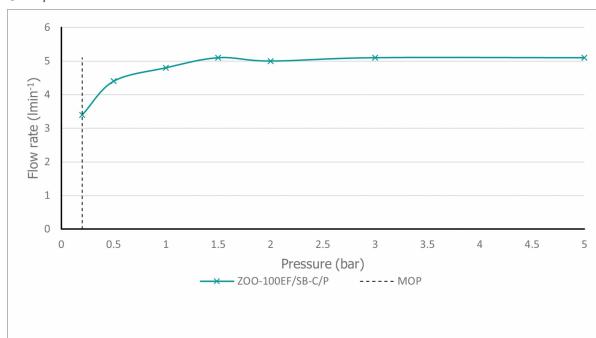

# SPECIFICATION SHEET

**COLLECTION:** ZOO

**PRODUCT CODE:** ZOO-100EF/SB-C/P

**DESCRIPTION:**

extended mono basin mixer  
single lever  
deck mounted  
smooth bodied  
without universal basin waste  
with water flow aerator  
ceramic cartridge CAR-K40A  
2 x 1/2" nut x 550mm flexipipe connections  
deck mount drill hole diameter 35mm  
minimum operating pressure 0.2 bar LP

**FINISH:**

Chrome

**FLOW REGULATOR:**

FR-100/5-PLA

**MINIMUM OPERATING PRESSURE:**

0.2 bar LP

**FLOW RATE AT 3.0 BAR FLOW PRESSURE:**

5.1 l/m