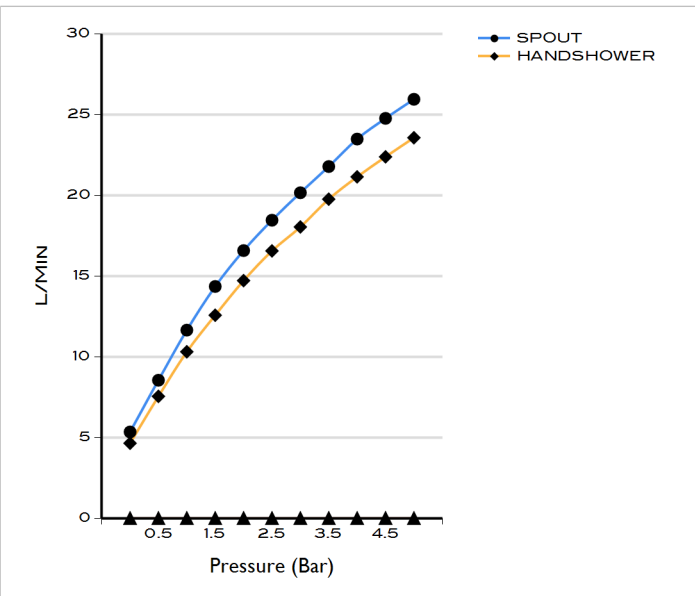

ES21 MINGUS EXPOSED BATH/SHOWER MIXER WH HANDLE CP

BDM-BLO-M223-W-CP

Specifications

Range	BLOOMSBURY
Product code	BDM-BLO-M223-W-CP
Finish/Colour	WITH WH CERAMIC HNDL
Product type	BATH SHOWER MIXER
Material	BRASS
Connection Size	1/2"
Test Range	0.2-5 Bar
Min. Operating Pressure	1.0 BAR MP

Technical Information

EXPOSED BATH SHOWER MIXER
WALL MOUNTED EXPOSED
TWIN HANDLE
WITHOUT RIGID RISER
1/2" - 3/4" X 50MM ECCENTRICS
1/2" OUTLET FOR SHOWER HOSE

Flow Rate Graph

Drawing

Box contents: SHOWER MIXER, 2X PIPE ECCENTRICS, 2X SHROUD, 2X 3/4" FIBRE WASHER, 1X 100CM FLEXIBLE HOSE