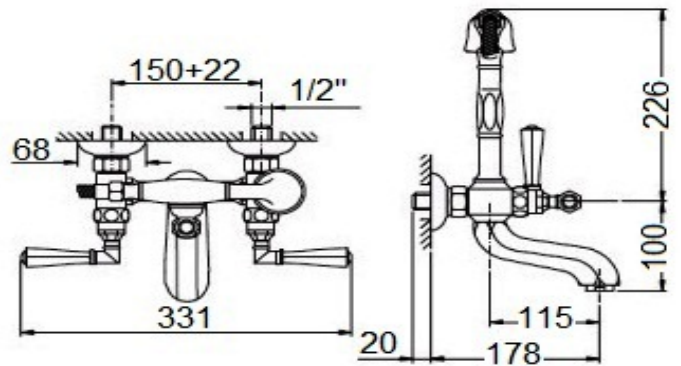

ES21 MINGUS EXPOSED BATH/SHOWER MIXER WH HANDLE CP

BDM-BLO-M223-W-CP

Specifications

Range	BLOOMSBURY
Product code	BDM-BLO-M223-W-CP
Finish/Colour	WITH WH CERAMIC HNDL
Product type	BATH SHOWER MIXER
Material	BRASS
Connection Size	1/2"
Test Range	0.2-5 Bar
Min. Operating Pressure	1.0 BAR MP

Technical Information

EXPOSED BATH SHOWER MIXER
WALL MOUNTED EXPOSED
TWIN HANDLE
WITHOUT RIGID RISER
1/2" - 3/4" X 50MM ECCENTRICS
1/2" OUTLET FOR SHOWER HOSE

Flow Rate Graph

Drawing

Box contents: SHOWER MIXER, 2X PIPE ECCENTRICS, 2X SHROUD, 2X 3/4" FIBRE WASHER, 1X 100CM FLEXIBLE HOSE