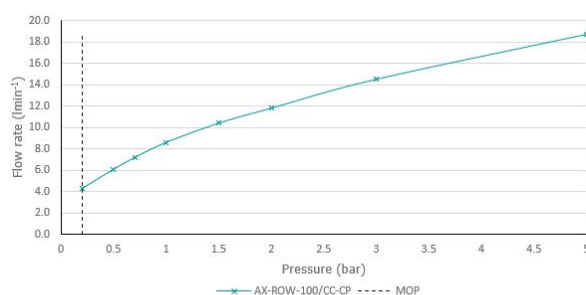

.....

SPECIFICATION SHEET

COLLECTION: ROWE
PRODUCT CODE: AX-ROW-100/CC-CP

DESCRIPTION:

mono basin mixer
single lever
smooth bodied
with push basin waste
with Neoperl water flow aerator
2 x 1/2" nut x 400mm fl exipipe connections
ceramic cartridge W-001-N35
deck mount drill hole diameter 35mm
minimum operating pressure 0.2 bar LP

FINISH:

Chrome

MINIMUM OPERATING PRESSURE:

0.2 bar LP

FLOW RATE AT 3.0 BAR FLOW PRESSURE:

14.5 l/m

CONTACT

SALES: 01934 744466