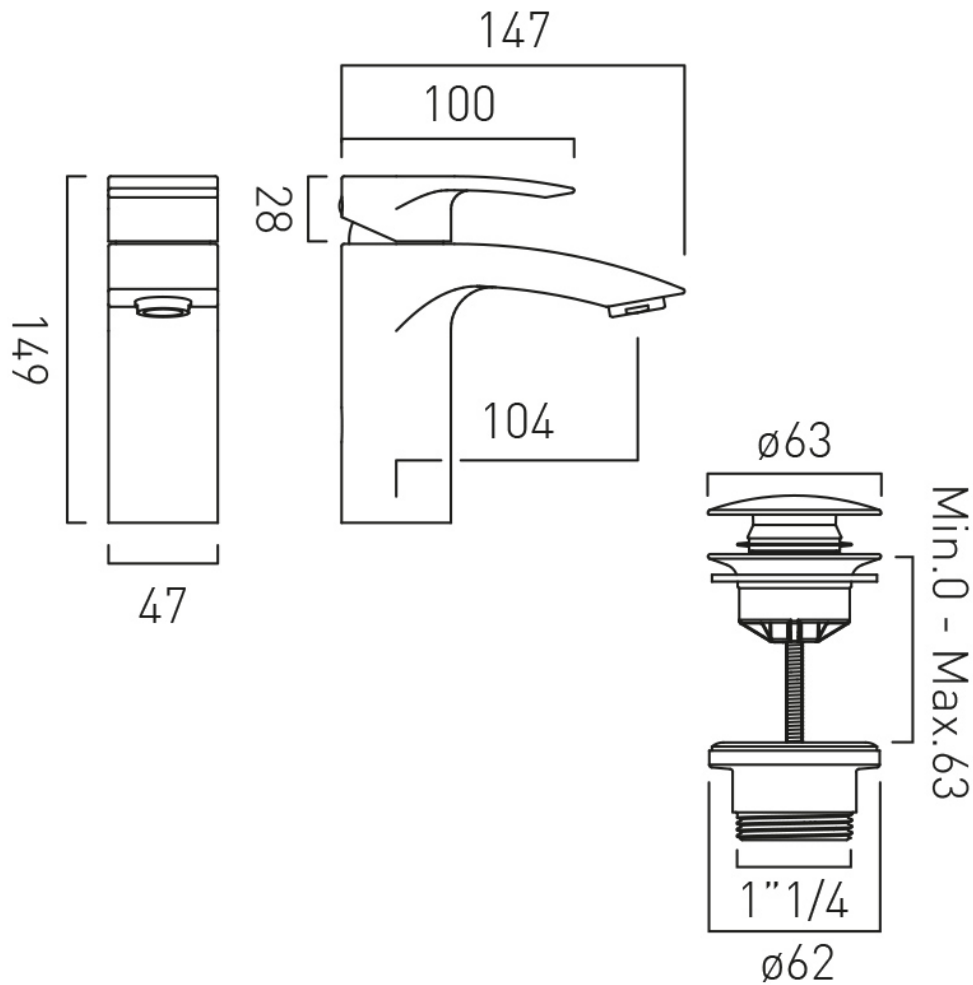

.....

SPECIFICATION SHEET

COLLECTION: ROWE
PRODUCT CODE: AX-ROW-100/CC-CP

DESCRIPTION:

mono basin mixer
single lever
smooth bodied
with push basin waste
with Neoperl water flow aerator
2 x 1/2" nut x 400mm fl exipipe connections
ceramic cartridge W-001-N35
deck mount drill hole diameter 35mm
minimum operating pressure 0.2 bar LP

AFTERSALES: 01934 745163

EMAIL: SALES@VADO.COM

WWW.VADO.COM/AXCES

AXCES
by VADO

.....

TECHNICAL DRAWING

COLLECTION: ROWE

PRODUCT CODE: AX-ROW-100/CC-CP